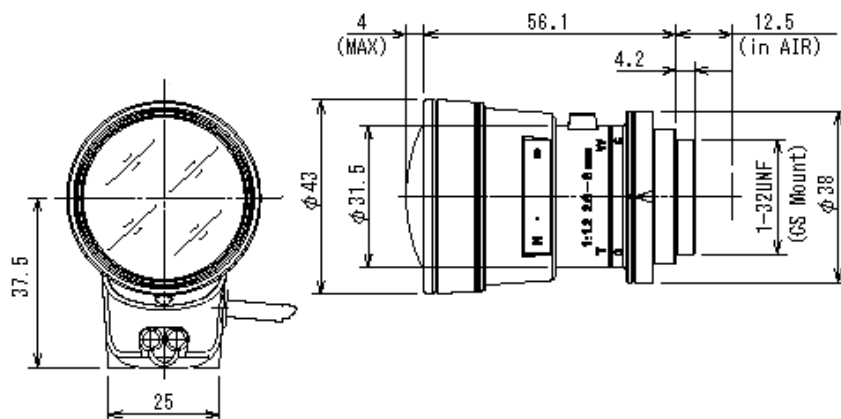

CCTV Lenses/Model : 13VG286T

Close

CCTV Lenses

13VG286T

SPECIFICATIONS

		13VG286T	
Imager Size		1/3	
Mount Type		CS	
Focal Length		2.4 - 6mm	
Aperture Range		1.2 - 64	
Angle of View (Horizontal x Vertical)	1/3	Wide	88.7° x 69.2°
		Tele	44.2° x 34.0°
	1/4	Wide	69.1° x 52.8°
		Tele	34.0° x 25.9°
Focusing Range		0.3m - ∞	
Operation	Focus	Manual	
	Zoom	Manual	
	Iris	DC Auto Iris	
Filter Size		-	
Back Focus(in air)		8.54mm	
Operating Voltage		Open 4.0V Close 0.5V	
Weight		100g	
Operating Temperature		-10°C - +70°C	
Wiring Disgram			