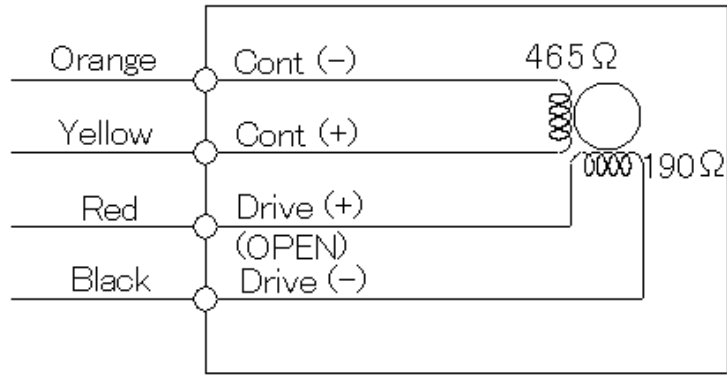

CCTV Lenses/Model : 13VG286T

Close

CCTV Lenses

13VG286T

SPECIFICATIONS

		13VG286T	
Imager Size		1/3	
Mount Type		CS	
Focal Length		2.4 - 6mm	
Aperture Range		1.2 - 64	
Angle of View (Horizontal x Vertical)	1/3	Wide	88.7° x 69.2°
		Tele	44.2° x 34.0°
	1/4	Wide	69.1° x 52.8°
		Tele	34.0° x 25.9°
Focusing Range		0.3m - ∞	
Operation	Focus	Manual	
	Zoom	Manual	
	Iris	DC Auto Iris	
Filter Size		-	
Back Focus(in air)		8.54mm	
Operating Voltage		Open 4.0V Close 0.5V	
Weight		100g	
Operating Temperature		-10°C - +70°C	
Wiring Disgram			