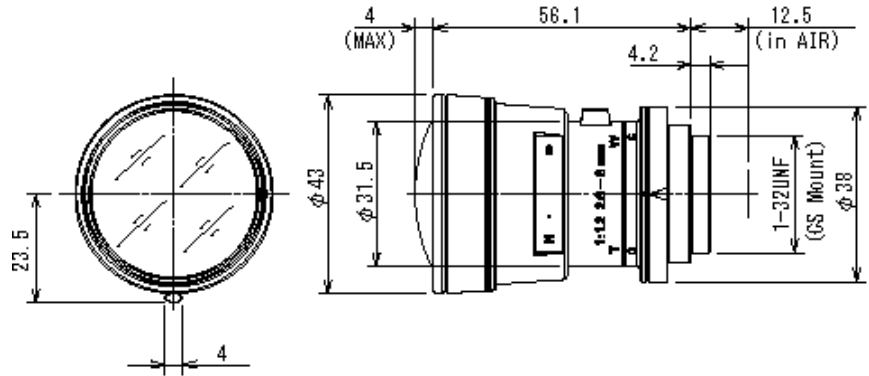

CCTV Lenses/Model : 13VM286T

[Close](#)

[CCTV Lenses](#)

13VM286T

SPECIFICATIONS

		13VM286T
Imager Size		1/3
Mount Type		CS
Focal Length		2.4 - 6mm
Aperture Range		1.2 - Close
Angle of View (Horizontal x Vertical)	1/3	Wide 88.7° x 69.2°
		Tele 44.2° x 34.0°
	1/4	Wide 69.1° x 52.8°
		Tele 34.0° x 25.9°
Focusing Range		0.3m - ∞
Operation	Focus	Manual
	Zoom	Manual
	Iris	Manual
Filter Size		-
Back Focus(in air)		8.54mm
Operating Voltage		-
Weight		80g
Operating Temperature		-10°C - +70°C