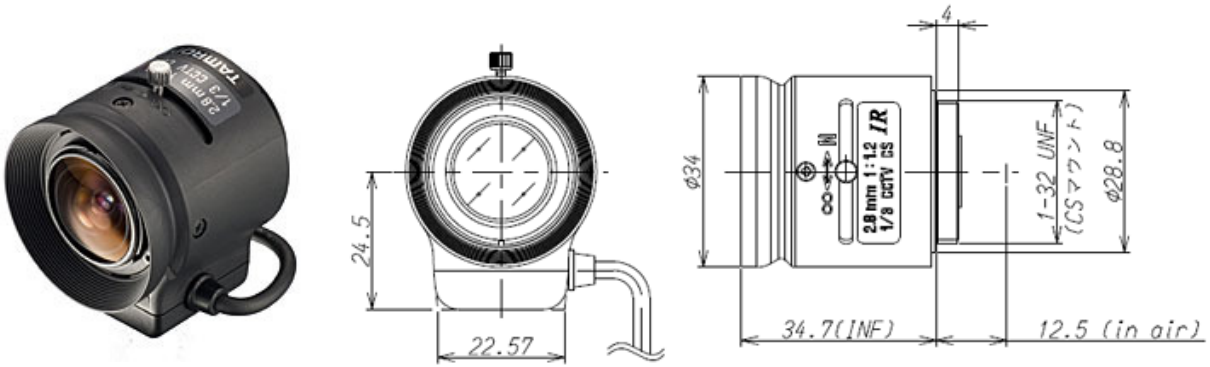

CCTV Lenses/Model : 13FG28IR

[Close](#)

[CCTV Lenses](#)

13FG28IR

SPECIFICATIONS

		13FG28IR
Imager Size		1/3
Mount Type		CS
Focal Length		2.8mm
Aperture Range		1.2 - 360
Angle of View (Horizontal x Vertical)	1/3	93.2° x 70.7°
	1/4	70.7° x 53.4°
Focusing Range		0.2m - ∞
Operation	Focus	Manual with Lock
	Iris	Auto Iris (DC)
Filter Size		-
Back Focus(in air)		8.58mm
Operating Voltage		Open 2.5V Close 0.5V
Weight		44g
Operating Temperature		-20°C - +60°C