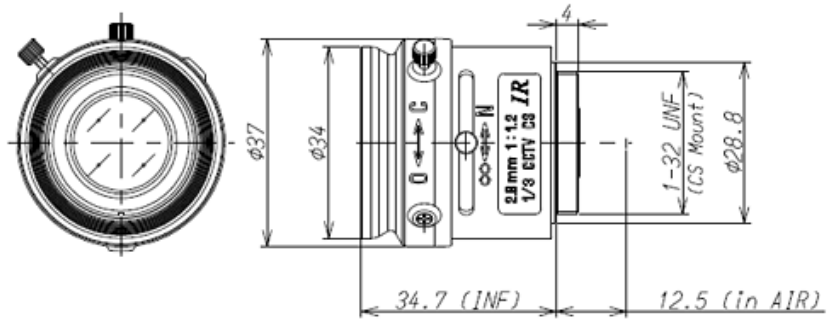

CCTV Lenses/Model : 13FM28IR

[Close](#)

[CCTV Lenses](#)

13FM28IR

SPECIFICATIONS

		13FM28IR
Imager Size		1/3
Mount Type		CS
Focal Length		2.8mm
Aperture Range		1.2 - Close
Angle of View (Horizontal x Vertical)	1/3	93.2° x 70.7°
	1/4	70.7° x 53.4°
Focusing Range		0.2m - ∞
Operation	Focus	Manual with Lock
	Iris	Manual with Lock
Filter Size		-
Back Focus(in air)		8.58mm
Operating Voltage		-
Weight		36g
Operating Temperature		-20°C - +60°C