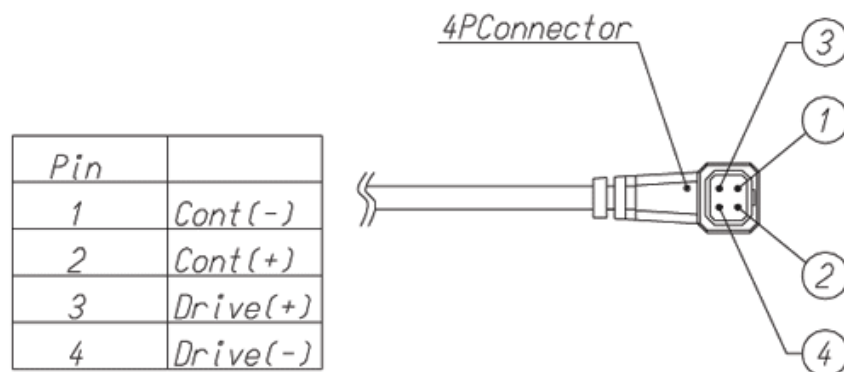

### SPECIFICATIONS

		13VG20100AS
Imager Size		1/3
Mount Type		CS
Focal Length		20 - 100mm
Aperture Range		1.6 - 360
Angle of View (Horizontal x Vertical)	1/3	Wide 13.6° x 10.2° Tele 2.8° x 2.1°
	1/4	Wide 10.2° x 7.6° Tele 2.1° x 1.6°
	Focusing Range	1.0m - ∞
	Operation	Focus Manual with Lock Zoom Manual with Lock Iris DC Auto Iris
Filter Size		-
Back Focus(in air)		Wide 22.292 - Tele 18.298mm
Operating Voltage		Open 4.0V Close 0.5V
Weight		156g
Operating Temperature		-20°C - +60°C
Wiring Disgram		