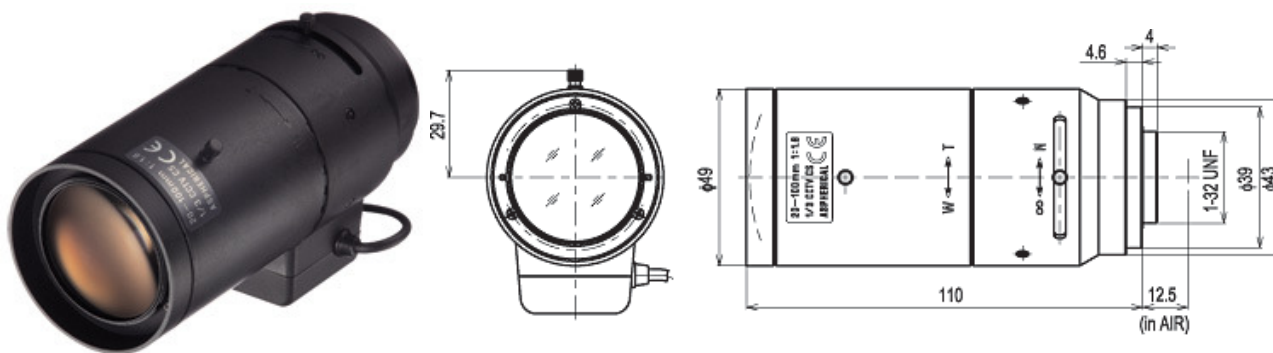

CCTV Lenses/Model : 13VG20100AS

Close

[CCTV Lenses](#)

## 13VG20100AS

### SPECIFICATIONS

		13VG20100AS
Imager Size		1/3
Mount Type		CS
Focal Length		20 - 100mm
Aperture Range		1.6 - 360
Angle of View (Horizontal x Vertical)	1/3	Wide 13.6° x 10.2° Tele 2.8° x 2.1°
	1/4	Wide 10.2° x 7.6° Tele 2.1° x 1.6°
	Focusing Range	1.0m - ∞
	Operation	Focus Manual with Lock Zoom Manual with Lock Iris DC Auto Iris
Filter Size		-
Back Focus(in air)		Wide 22.292 - Tele 18.298mm
Operating Voltage		Open 4.0V Close 0.5V
Weight		156g
Operating Temperature		-20°C - +60°C
Wiring Disgram		