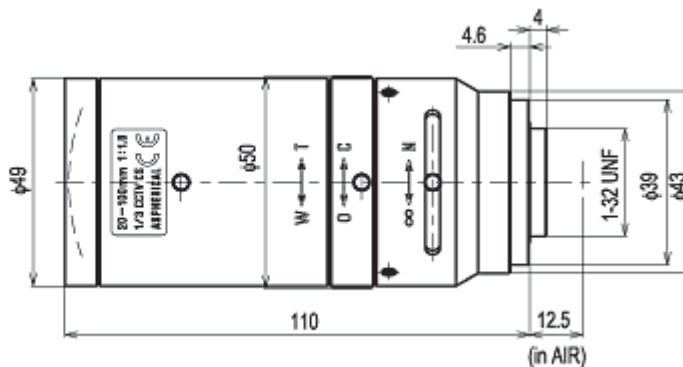

### SPECIFICATIONS

		13VM20100AS	
Imager Size		1/3	
Mount Type		CS	
Focal Length		20 - 100mm	
Aperture Range		1.6 - Close	
Angle of View (Horizontal x Vertical)	1/3	Wide	13.6° x 10.2°
		Tele	2.8° x 2.1°
	1/4	Wide	10.2° x 7.6°
		Tele	2.1° x 1.6°
Focusing Range		1.0m - ∞	
Operation	Focus	Manual with Lock	
	Zoom	Manual with Lock	
	Iris	Manual with Lock	

Filter Size	-
Back Focus(in air)	Wide 22.292 - Tele 18.298mm
Operating Voltage	-
Weight	148g
Operating Temperature	-20°C - +60°C