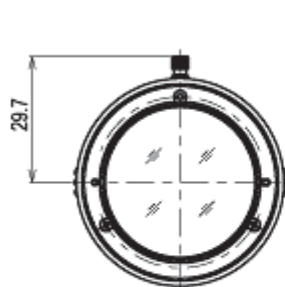

### SPECIFICATIONS

		13VM20100AS	
Imager Size		1/3	
Mount Type		CS	
Focal Length		20 - 100mm	
Aperture Range		1.6 - Close	
Angle of View (Horizontal x Vertical)	1/3	Wide	13.6° x 10.2°
		Tele	2.8° x 2.1°
	1/4	Wide	10.2° x 7.6°
		Tele	2.1° x 1.6°
Focusing Range		1.0m - ∞	
Operation	Focus	Manual with Lock	
	Zoom	Manual with Lock	
	Iris	Manual with Lock	

Filter Size	-
Back Focus(in air)	Wide 22.292 - Tele 18.298mm
Operating Voltage	-
Weight	148g
Operating Temperature	-20°C - +60°C