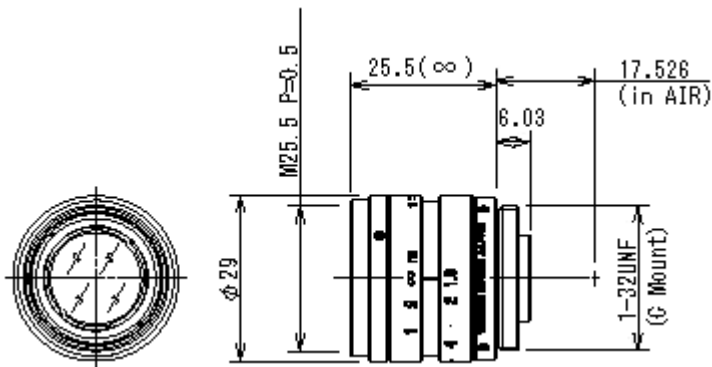

CCTV Lenses/Model : 20HA

[Close](#)

[CCTV Lenses](#)

20HA

SPECIFICATIONS

		20HA
Imager Size		2/3
Mount Type		C
Focal Length		25mm
Aperture Range		1.6 - 16
Angle of View (Horizontal x Vertical)	2/3	20.0° x 15.0°
	1/2	14.6° x 11.0°
	1/3	11.0° x 8.2°
TV Distortion		-
Focusing Range		0.21m - ∞
Operation	Focus	Manual
	Iris	Manual
Filter Size		M25.5 P=0.5mm
Back Focus(in air)		11.60mm
Weight		37g
Operating Temperature		-10°C - +45°C