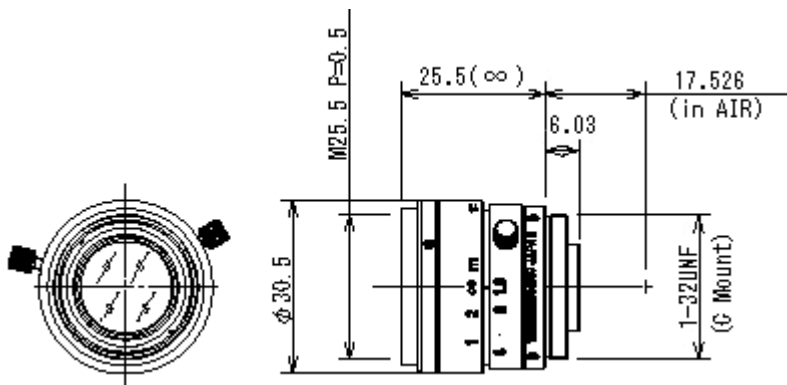

CCTV Lenses/Model : 20HC

Close

CCTV Lenses

20HC

SPECIFICATIONS

		20HC
Imager Size		2/3
Mount Type		C
Focal Length		25mm
Aperture Range		1.6 - 16
Angle of View (Horizontal x Vertical)	2/3	20.0° x 15.0°
	1/2	14.6° x 11.0°
	1/3	11.0° x 8.2°
TV Distortion		-
Focusing Range		0.21m - $\infty$
Operation	Focus	Manual with Lock
	Iris	Manual with Lock
Filter Size		M25.5 P=0.5mm
Back Focus(in air)		11.60mm
Weight		40g
Operating Temperature		-10°C - +50°C