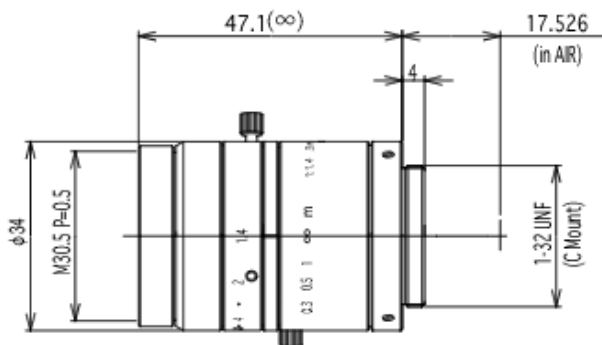

### SPECIFICATIONS

		23FM25SP
Imager Size		2/3
Mount Type		C
Focal Length		25mm
Aperture Range		1.4 - 22
Angle of View (Horizontal x Vertical)	2/3	20.0° x 15.1°
	1/2	14.6° x 11.0°
	1/3	11.0° x 8.2°
TV Distortion		Less than -0.05%
Focusing Range		0.15m - ∞
Operation	Focus	Manual with Lock
	Iris	Manual with Lock
Filter Size		M30.5 P=0.5mm
Back Focus(in air)		17.17mm
Weight		103g
Operating Temperature		-10°C - +60°C
Wiring Disgram		