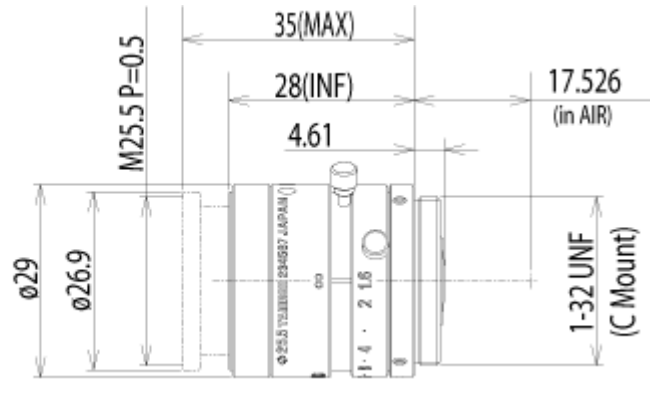

CCTV Lenses/Model : M118FM25

[Close](#)
[CCTV Lenses](#)

M118FM25

SPECIFICATIONS

		M118FM25
Imager Size		1/1.8
Mount Type		C
Focal Length		25mm
Aperture Range		1.6 - 16
Angle of View (Horizontal x Vertical)	1/1.8	16.6° x 12.5°
	1/2	14.6° x 11.0°
	1/3	11.0° x 8.2°
TV Distortion		Less than -0.2%
Focusing Range		0.1m - ∞
Operation	Focus	Manual with Lock
	Iris	Manual with Lock
Filter Size		M25.5 P=0.5mm
Back Focus(in air)		12.92mm
Weight		39g
Operating Temperature		-10°C - +60°C