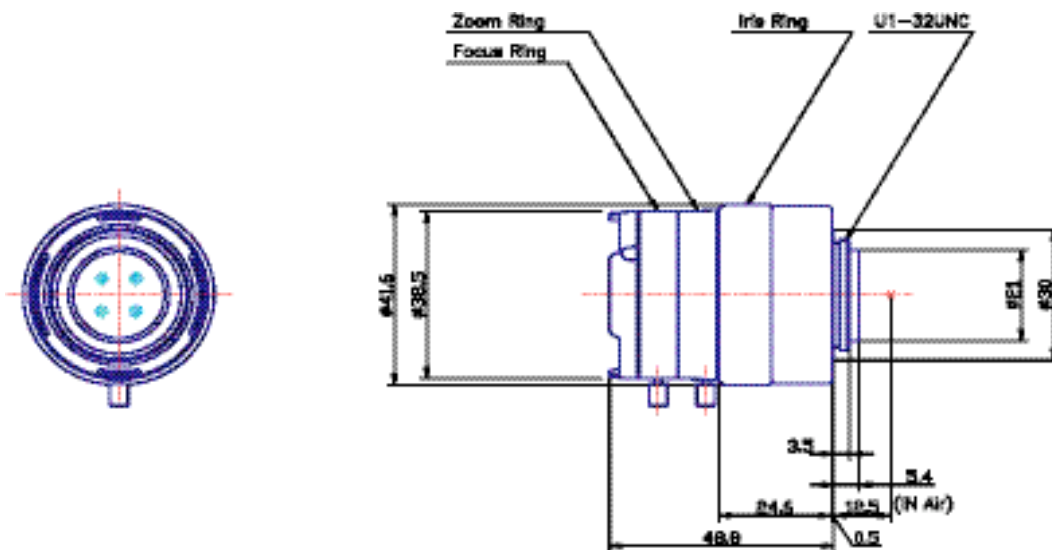

T3Z3510CS-IR

VARI FOCAL 3X 3.5 Å 10.5mm F1.0 Day&Night type
for 1/3"format cameras, Manual Iris

CS-Mount

Model No.	T3Z3510CS-IR		Effective	Front	18.6mm Dia
Focal Length	3.5mm - 10.5mm		Lens Aperture	Rear	10.2mm Dia
Max. Aperture Ratio	1 : 1.0		Back Focal	Tele	16.3 mm
Max. Image Format	4.8mm x 3.6mm(6mm)		Length	Wide	8.0 mm
Operation Range	Iris	F1.0 - F16C	Flange Back Length	12.5mm	
	Focus	0.3m - Inf.	Mount	CS-Mount	
	Zoom	3.5mm - 10.5mm	Filter Size		
Control	Iris	Manual	Dimensions	41.6mm x 48.8mm	
	Focus	Manual	Weight	63g	
	Zoom	Manual			
Object Dimension at M.O.D.	3.5 mm	52.0cm x 34.1cm			
	8 mm	14.5cm x 10.8cm			
Angle of View	D	108.2°~34.2°mm			
	H	1/3" 81.8°~27.2°mm			
	V	59.2°~20.4°mm			
Operating Temperature	-20 ~ +50mmC				

1/3

CS

Dimensions

Z

SP