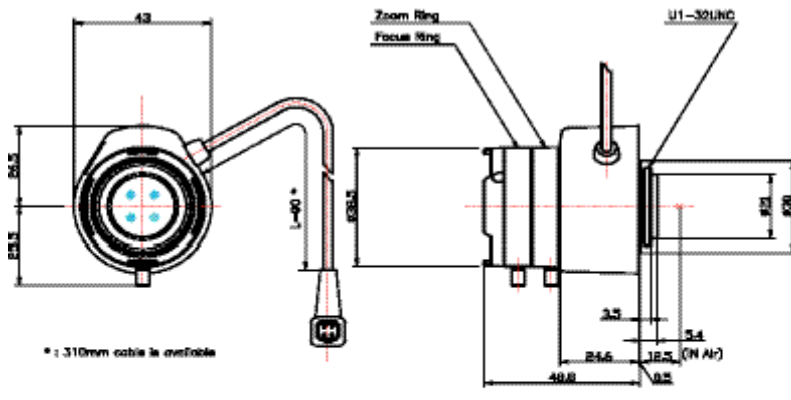

TG3Z3510FCS-IR

VARI FOCAL 3X 3.5 -10.5mm F1.0 Day&Night type

for 1/3"format cameras,

CS-Mount

with Focus, with Amplifier

Model No.	TG3Z3510FCS-IR		Effective	Front	18.6mm Dia
Focal Length	3.5mm - 10.5mm		Lens Aperture	Rear	10.2mm Dia
Max. Aperture Ratio	1 : 1.0		Back Focal	Tele	16.3mm
Max. Image Format	4.8mm x 3.6mm (6mm)		Length	Wide	8mm
Operation Range	Iris	F1.0 - F360C	Flange Back Length	12.5mm	
	Focus	0.3m ~ Inf.	Mount	CS-Mount	
	Zoom	3.5~ 10.5mm	Filter Size		
Control	Iris	Auto Iris	Dimensions	38.5 x 47.5 x 48.8mm Dia	
	Focus	Manual	Weight	65 g	
	Zoom	Manual			
Object Dimension at M.O.D.	3.5 mm	52.0cm x 34.1cm			
	10.5 mm	14.5cm x10.8cm			
Angle of View	D	108.2°~34.2°mm			
	H	1/3" 81.8°~27.2°mm			
	V	59.2°~20.4°mm			
Coil	Drive	190 ohm			
	Control	850 ohm			
Operating Temperature	-20mmC ~ +50mmC				

1/3

CS

AG

Dimensions

Z

Wiring Diagram

SP