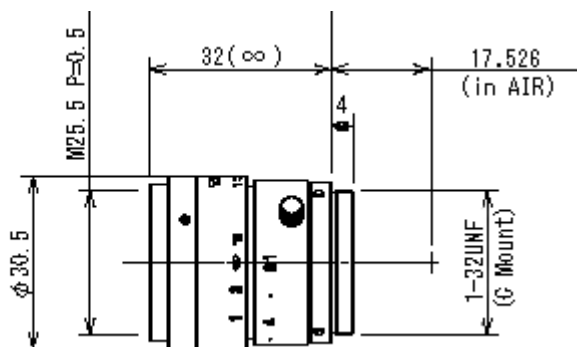

CCTV Lenses/Model : 35HB

[Close](#)

[CCTV Lenses](#)

35HB

SPECIFICATIONS

		35HB
Imager Size		2/3
Mount Type		C
Focal Length		35mm
Aperture Range		2.1 - 22
Angle of View (Horizontal x Vertical)	2/3	14.3° x 10.8°
	1/2	10.4° x 7.8°
	1/3	7.8° x 5.9°
TV Distortion		-
Focusing Range		0.3m - ∞
Operation	Focus	Manual with Lock
	Iris	Manual with Lock
Filter Size		M25.5 P=0.5mm
Back Focus(in air)		15.53mm
Weight		44g
Operating Temperature		-10°C - +60°C