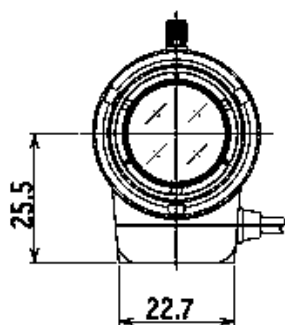

## 13VG308AS

### SPECIFICATIONS

		13VG308AS
Imager Size		1/3
Mount Type		CS
Focal Length		3.0 - 8mm
Aperture Range		1.0 - 360
Angle of View (Horizontal x Vertical)	1/3	Wide 91.0° x 66.6°
		Tele 35.9° x 26.9°
	1/4	Wide 66.6° x 49.3°
		Tele 26.9° x 20.1°
Focusing Range		0.2m - ∞
Operation	Focus	Manual with Lock
	Zoom	Manual with Lock
	Iris	DC Auto Iris
Filter Size		-
Back Focus(in air)		Wide 8.36 - Tele 14.12mm
Operating Voltage		Open 4.0V Close 0.7V
Weight		47g
Operating Temperature		-20°C - +60°C
Wiring Disgram		