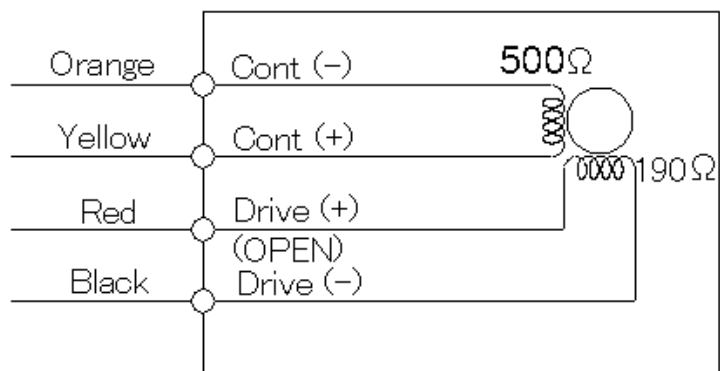

### SPECIFICATIONS

		13VG308AS
Imager Size		1/3
Mount Type		CS
Focal Length		3.0 - 8mm
Aperture Range		1.0 - 360
Angle of View (Horizontal x Vertical)	1/3	Wide 91.0° x 66.6°
		Tele 35.9° x 26.9°
	1/4	Wide 66.6° x 49.3°
		Tele 26.9° x 20.1°
Focusing Range		0.2m - ∞
Operation	Focus	Manual with Lock
	Zoom	Manual with Lock
	Iris	DC Auto Iris
Filter Size		-
Back Focus(in air)		Wide 8.36 - Tele 14.12mm
Operating Voltage		Open 4.0V Close 0.7V
Weight		47g
Operating Temperature		-20°C - +60°C
Wiring Disgram		