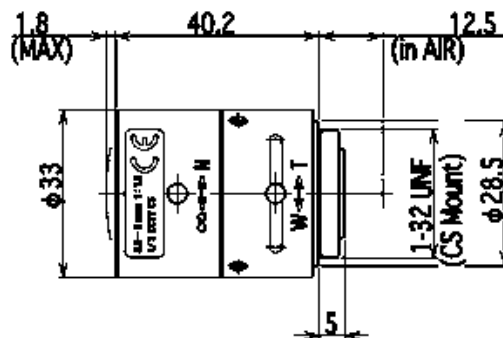

### SPECIFICATIONS

		13VG308AS
Imager Size		1/3
Mount Type		CS
Focal Length		3.0 - 8mm
Aperture Range		1.0 - 360
Angle of View (Horizontal x Vertical)	1/3	Wide 91.0° x 66.6°
		Tele 35.9° x 26.9°
	1/4	Wide 66.6° x 49.3°
		Tele 26.9° x 20.1°
Focusing Range		0.2m - ∞
Operation	Focus	Manual with Lock
	Zoom	Manual with Lock
	Iris	DC Auto Iris
Filter Size		-
Back Focus(in air)		Wide 8.36 - Tele 14.12mm
Operating Voltage		Open 4.0V Close 0.7V
Weight		47g
Operating Temperature		-20°C - +60°C
Wiring Disgram		