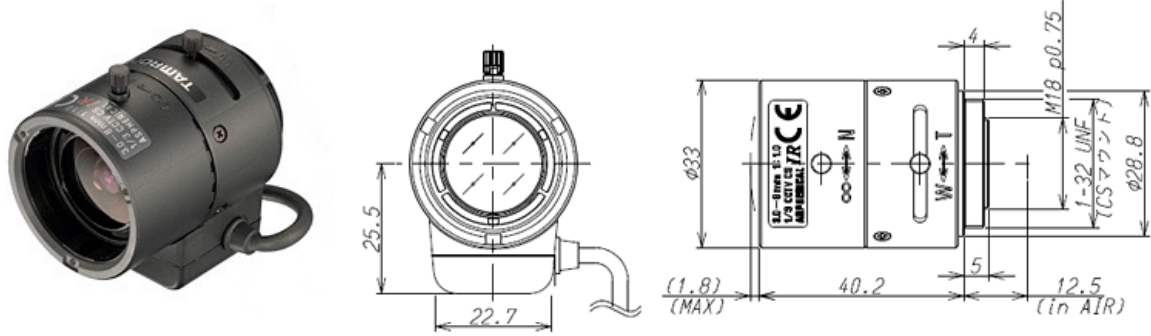

CCTV Lenses/Model : 13VG308ASIR

Close

CCTV Lenses

## 13VG308ASIR

### SPECIFICATIONS

		13VG308ASIR
Imager Size		1/3
Mount Type		CS
Focal Length		3.0 - 8mm
Aperture Range		1.0 - 360
Angle of View (Horizontal x Vertical)	1/3	Wide 90.8° x 66.6°
		Tele 36.2° x 27.0°
	1/4	Wide 66.6° x 49.3°
		Tele 27.0° x 20.2°
Focusing Range		0.2m - ∞
Operation	Focus	Manual with Lock
	Zoom	Manual with Lock
	Iris	DC Auto Iris
Filter Size		-
Back Focus(in air)		Wide 8.36 - Tele 14.12mm
Operating Voltage		Open 4.0V Close 0.5V
Weight		46g
Operating Temperature		-20°C - +60°C
Wiring Disgram		