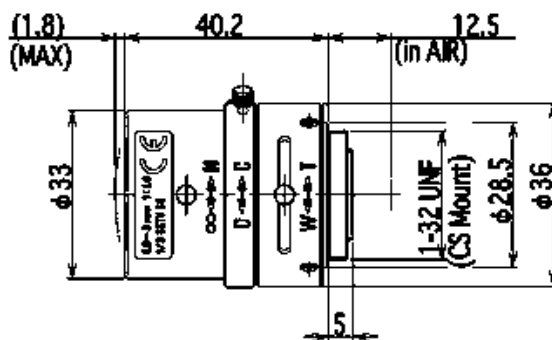

### SPECIFICATIONS

		13VM308AS
Imager Size		1/3
Mount Type		CS
Focal Length		3.0 - 8mm
Aperture Range		1.0 - Close
Angle of View (Horizontal x Vertical)	1/3	Wide 91.0° x 66.6°
		Tele 35.9° x 26.9°
	1/4	Wide 66.6° x 49.3°
		Tele 26.9° x 20.1°
Focusing Range		0.2m - ∞
Operation	Focus	Manual with Lock
	Zoom	Manual with Lock
	Iris	Manual with Lock
Filter Size		-
Back Focus(in air)		Wide 8.36 - Tele 14.12mm
Operating Voltage		-
Weight		39g
Operating Temperature		-20°C - +60°C