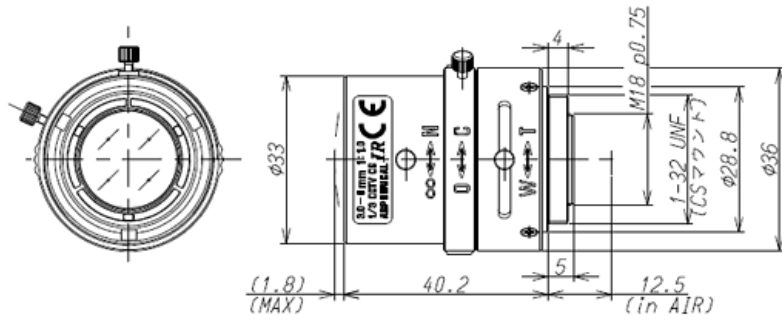

CCTV Lenses/Model : 13VM308ASIR

Close

[CCTV Lenses](#)

13VM308ASIR

SPECIFICATIONS

		13VM308ASIR
Imager Size		1/3
Mount Type		CS
Focal Length		3.0 - 8mm
Aperture Range		1.0 - Close
Angle of View (Horizontal x Vertical)	1/3	Wide 90.8° x 66.6°
		Tele 36.2° x 27.0°
	1/4	Wide 66.6° x 49.3°
		Tele 27.0° x 20.2°
Focusing Range		0.2m - ∞
Operation	Focus	Manual with Lock
	Zoom	Manual with Lock
	Iris	Manual with Lock
Filter Size		-
Back Focus(in air)		Wide 8.36 - Tele 14.12mm
Operating Voltage		-
Weight		38g
Operating Temperature		-20°C - +60°C