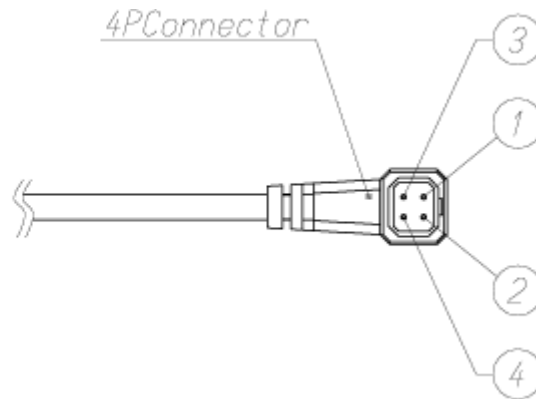

CCTV Lenses/Model : M13VG308

Close

CCTV Lenses

M13VG308

SPECIFICATIONS

		M13VG308
Imager Size		1/3
Mount Type		CS
Focal Length		3.0 - 8mm
Aperture Range		1.0 - 360
Angle of View (Horizontal x Vertical)	1/3	Wide 92.5° x 68.2° Tele 35.4° x 26.5°
	1/4	Wide 68.2° x 50.6° Tele 26.5° x 19.9°
	Focusing Range	
Operation	Focus	Manual with Lock
	Zoom	Manual with Lock
	Iris	DC Auto Iris
Filter Size		-
Back Focus(in air)		Wide 8.31 - Tele 14.92mm
Operating Voltage		Open 4.0V
		Close 0.7V

Weight

75g

Operating Temperature

-20°C - +60°C

Wiring Disgram

Pin	
1	Cont(-)
2	Cont(+)
3	Drive(+)
4	Drive(-)

Download

You can download the specifications.