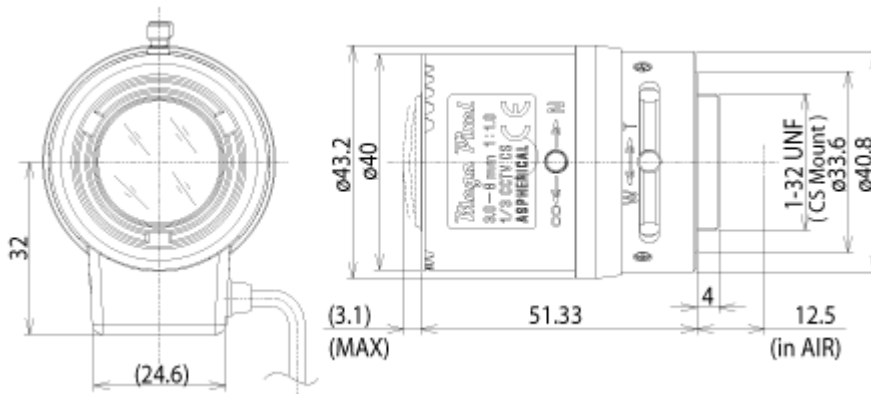

CCTV Lenses/Model : M13VG308

Close

CCTV Lenses

M13VG308

SPECIFICATIONS

		M13VG308
Imager Size		1/3
Mount Type		CS
Focal Length		3.0 - 8mm
Aperture Range		1.0 - 360
Angle of View (Horizontal x Vertical)	1/3	Wide 92.5° x 68.2° Tele 35.4° x 26.5°
	1/4	Wide 68.2° x 50.6° Tele 26.5° x 19.9°
	Focusing Range	
Operation	Focus	Manual with Lock
	Zoom	Manual with Lock
	Iris	DC Auto Iris
Filter Size		-
Back Focus(in air)		Wide 8.31 - Tele 14.92mm
Operating Voltage		Open 4.0V
		Close 0.7V

Weight

75g

Operating Temperature

-20°C - +60°C

Wiring Disgram

Pin	
1	Cont(-)
2	Cont(+)
3	Drive(+)
4	Drive(-)

Download

You can download the specifications.