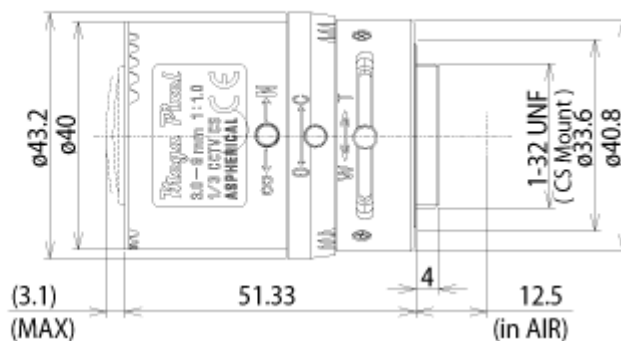

CCTV Lenses/Model : M13VM308

Close

CCTV Lenses

M13VM308

SPECIFICATIONS

		M13VM308
Imager Size		1/3
Mount Type		CS
Focal Length		3.0 - 8mm
Aperture Range		1.0 - Close
Angle of View (Horizontal x Vertical)	1/3	Wide 92.5° x 68.2° Tele 35.4° x 26.5°
	1/4	Wide 68.2° x 50.6° Tele 26.5° x 19.9°
	Focusing Range	
Operation	Focus	Manual with Lock
	Zoom	Manual with Lock
	Iris	Manual with Lock
Filter Size		-
Back Focus(in air)		Wide 8.31 - Tele 14.92mm
Operating Voltage		-
Weight		65g