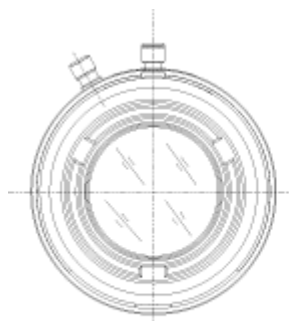

CCTV Lenses/Model : M13VM308

Close

CCTV Lenses

M13VM308

SPECIFICATIONS

		M13VM308
Imager Size		1/3
Mount Type		CS
Focal Length		3.0 - 8mm
Aperture Range		1.0 - Close
Angle of View (Horizontal x Vertical)	1/3	Wide 92.5° x 68.2° Tele 35.4° x 26.5°
	1/4	Wide 68.2° x 50.6° Tele 26.5° x 19.9°
	Focusing Range	
Operation	Focus	Manual with Lock
	Zoom	Manual with Lock
	Iris	Manual with Lock
Filter Size		-
Back Focus(in air)		Wide 8.31 - Tele 14.92mm
Operating Voltage		-
Weight		65g