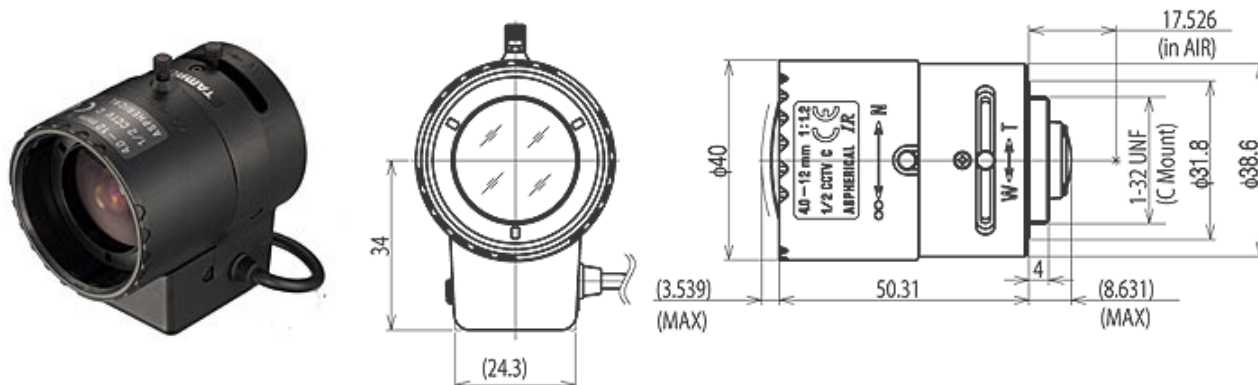

CCTV Lenses/Model : 12VA412ASIR

Close

[CCTV Lenses](#)

12VA412ASIR

SPECIFICATIONS

		12VA412ASIR	
Imager Size		1/2	
Mount Type		C	
Focal Length		4.0 - 12mm	
Aperture Range		1.2 - 360	
Angle of View (Horizontal x Vertical)	1/2	Wide	93.7° x 68.9°
		Tele	31.2° x 23.4°
	1/3	Wide	68.9° x 51.1°
		Tele	23.4° x 17.5°
Focusing Range		0.3m - ∞	
Operation	Focus	Manual with Lock	
	Zoom	Manual with Lock	
	Iris	Auto Iris (Video)	
Filter Size		-	
Back Focus(in air)		Wide 10.157 - Tele 19.911mm	
Input Voltage(Maximun Electric Power Consumption)		DC8.5 - 16V (50mA)	
Weight		72g	
Operating Temperature		-10°C - +50°C	
Wiring Disgram			