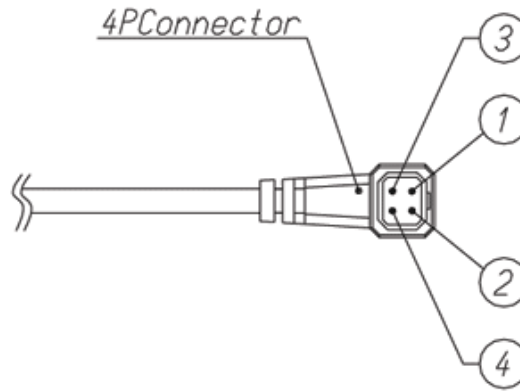

CCTV Lenses/Model : 12VG412ASIR

[Close](#)

CCTV Lenses

12VG412ASIR

SPECIFICATIONS

		12VG412ASIR	
Imager Size		1/2	
Mount Type		CS	
Focal Length		4.0 - 12mm	
Aperture Range		1.2 - 360	
Angle of View (Horizontal x Vertical)	1/2	Wide	93.7° x 68.9°
		Tele	31.2° x 23.4°
	1/3	Wide	68.9° x 51.1°
		Tele	23.4° x 17.5°
Focusing Range		0.3m - ∞	
Operation	Focus	Manual with Lock	
	Zoom	Manual with Lock	
	Iris	DC Auto Iris	
Filter Size		-	
Back Focus(in air)		Wide 10.157 - Tele 19.911mm	
Operating Voltage		Open 3.0V Close 0.5V	
Weight		68g	
Operating Temperature		-20°C - +60°C	
Wiring Disgram			

Pin	
1	Cont(-)
2	Cont(+)
3	Drive(+)
4	Drive(-)

Download

You can download the specifications.

[▶ Download Specifications](#)

[Terms of Use](#)

[Back to Top](#)

© Copyright 2002-2009 TAMRON Co.,Ltd.