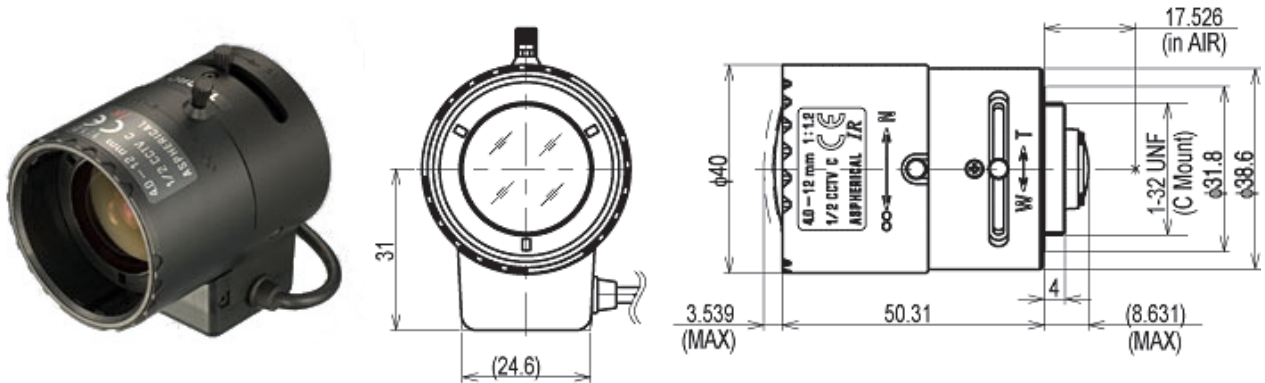

CCTV Lenses/Model : 12VG412ASIR

[Close](#)

CCTV Lenses

12VG412ASIR

SPECIFICATIONS

		12VG412ASIR	
Imager Size		1/2	
Mount Type		CS	
Focal Length		4.0 - 12mm	
Aperture Range		1.2 - 360	
Angle of View (Horizontal x Vertical)	1/2	Wide	93.7° x 68.9°
		Tele	31.2° x 23.4°
	1/3	Wide	68.9° x 51.1°
		Tele	23.4° x 17.5°
Focusing Range		0.3m - ∞	
Operation	Focus	Manual with Lock	
	Zoom	Manual with Lock	
	Iris	DC Auto Iris	
Filter Size		-	
Back Focus(in air)		Wide 10.157 - Tele 19.911mm	
Operating Voltage		Open 3.0V Close 0.5V	
Weight		68g	
Operating Temperature		-20°C - +60°C	
Wiring Disgram			

Pin	
1	Cont(-)
2	Cont(+)
3	Drive(+)
4	Drive(-)

Download

You can download the specifications.

[▶ Download Specifications](#)

[Terms of Use](#)

[Back to Top](#)

© Copyright 2002-2009 TAMRON Co.,Ltd.