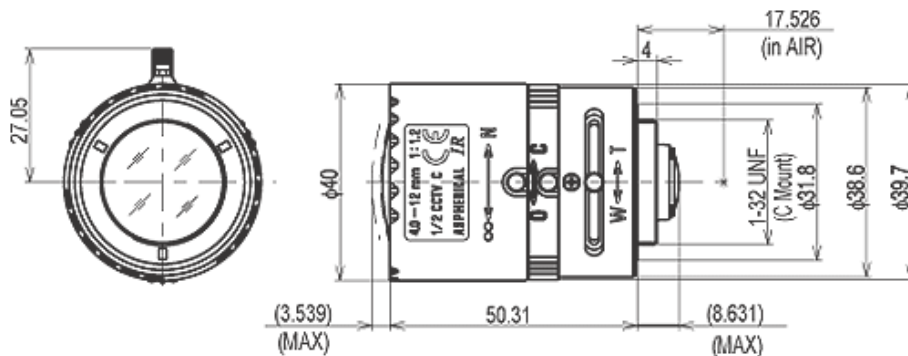

CCTV Lenses/Model : 12VM412ASIR

[Close](#)

[CCTV Lenses](#)

12VM412ASIR

SPECIFICATIONS

		12VM412ASIR	
Imager Size		1/2	
Mount Type		C	
Focal Length		4.0 - 12mm	
Aperture Range		1.2 - Close	
Angle of View (Horizontal x Vertical)	1/2	Wide	93.7° x 68.9°
		Tele	31.2° x 23.4°
	1/3	Wide	68.9° x 51.1°
		Tele	23.4° x 17.5°
Focusing Range		0.3m - ∞	
Operation	Focus	Manual with Lock	
	Zoom	Manual with Lock	
	Iris	Manual with Lock	
Filter Size		-	
Back Focus(in air)		Wide 10.157 - Tele 19.911mm	
Operating Voltage		-	
Weight		58g	
Operating Temperature		-20°C - +60°C	