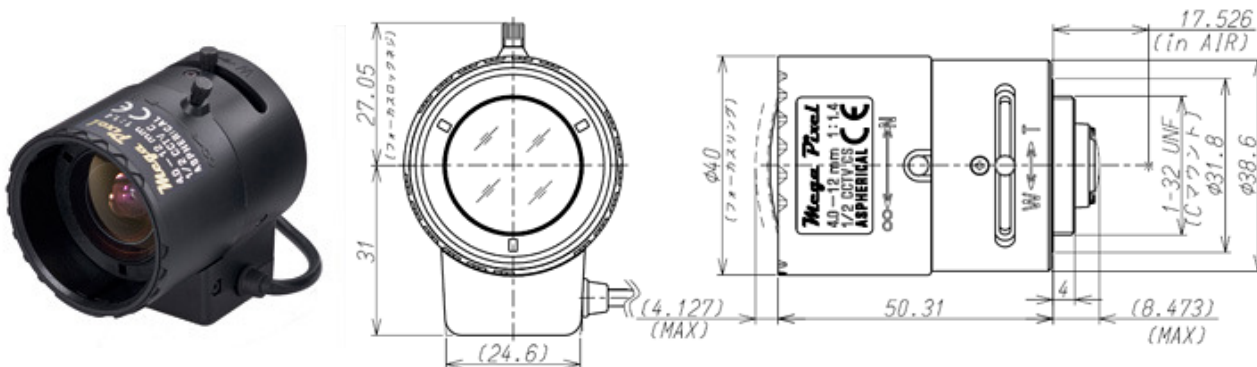

CCTV Lenses/Model : M12VG412

[Close](#)

CCTV Lenses

### SPECIFICATIONS

			M12VG412
Imager Size			1/2
Mount Type			C
Focal Length			4.0 - 12mm
Aperture Range			1.4 - 360
Angle of View (Horizontal x Vertical)	1/2	Imager Size Wide	100.5° x 73.4°
		6.8mm x 5.1mm Tele	33.4° x 25.1°
	1/3	Imager Size Wide	93.9° x 68.8°
		6.4mm x 4.8mm Tele	31.4° x 23.6°
Focusing Range			0.3m - ∞
Operation	Focus		Manual with Lock
	Zoom		Manual with Lock
	Iris		Auto Iris(DC)
Filter Size			-
Back Focus(in air)			Wide 9.05 - 18.90mm
Operating Voltage			Open 3.0V Close 5V
Weight			69g±6g
Operating Temperature			-20°C - +60°C