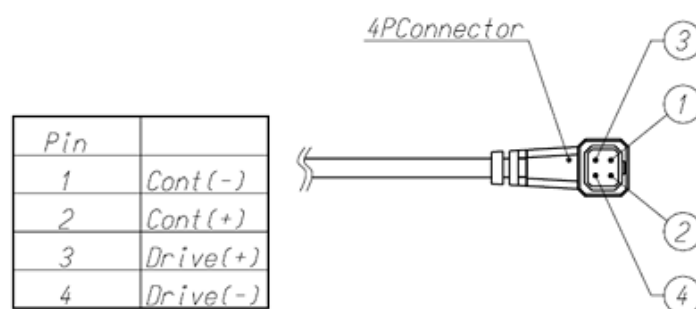

Wiring Diagram

Download

You can download the specifications.

[▶ Download Specifications](#)

[Terms of Use](#)

[Back to Top](#)

© Copyright 2002-2009 TAMRON Co.,Ltd.