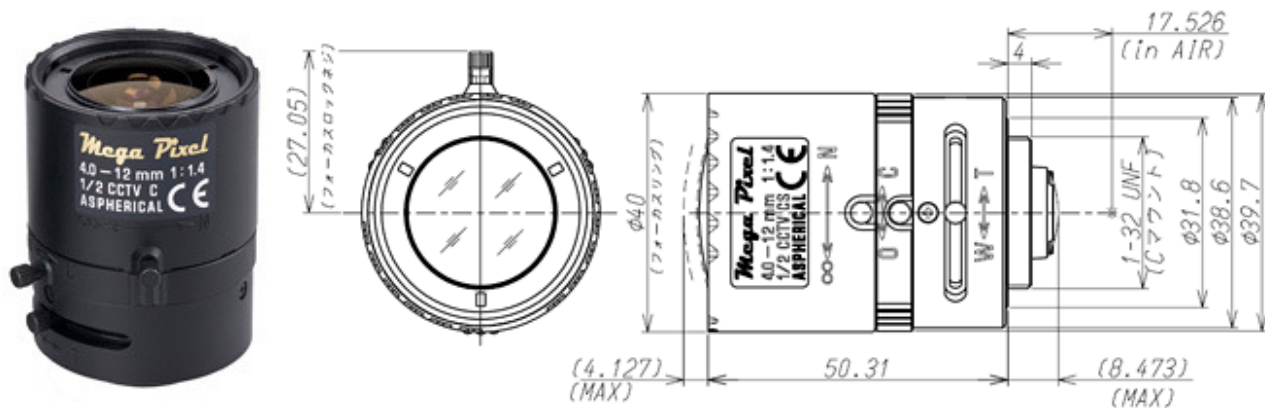

CCTV Lenses/Model : M12VM412

[Close](#)

[CCTV Lenses](#)

M12VM412

SPECIFICATIONS

			M12VM412
Imager Size			1/2
Mount Type			C
Focal Length			4.0 - 12mm
Aperture Range			1.4 - CLOSE
Angle of View (Horizontal x Vertical)	1/2	Imager Size Wide	100.5° x 73.4°
		6.8mm x 5.1mm Tele	33.4° x 25.1°
	1/3	Imager Size Wide	93.9° x 68.8°
		6.4mm x 4.8mm Tele	31.4° x 23.6°
		Wide	68.8° x 51.0°
		Tele	23.6° x 17.7°
Focusing Range			0.3m - ∞
Operation	Focus		Manual with Lock
	Zoom		Manual with Lock
	Iris		Manual with Lock
Filter Size			-
Back Focus(in air)			Wide 9.05 - 18.90mm

Operating Voltage	-
Weight	58.5g±5g
Operating Temperature	-20°C - +60°C

Download

You can download the specifications.

[▶ Download Specifications](#)

[Terms of Use](#)

[Back to Top](#)

© Copyright 2002-2009 TAMRON Co.,Ltd.