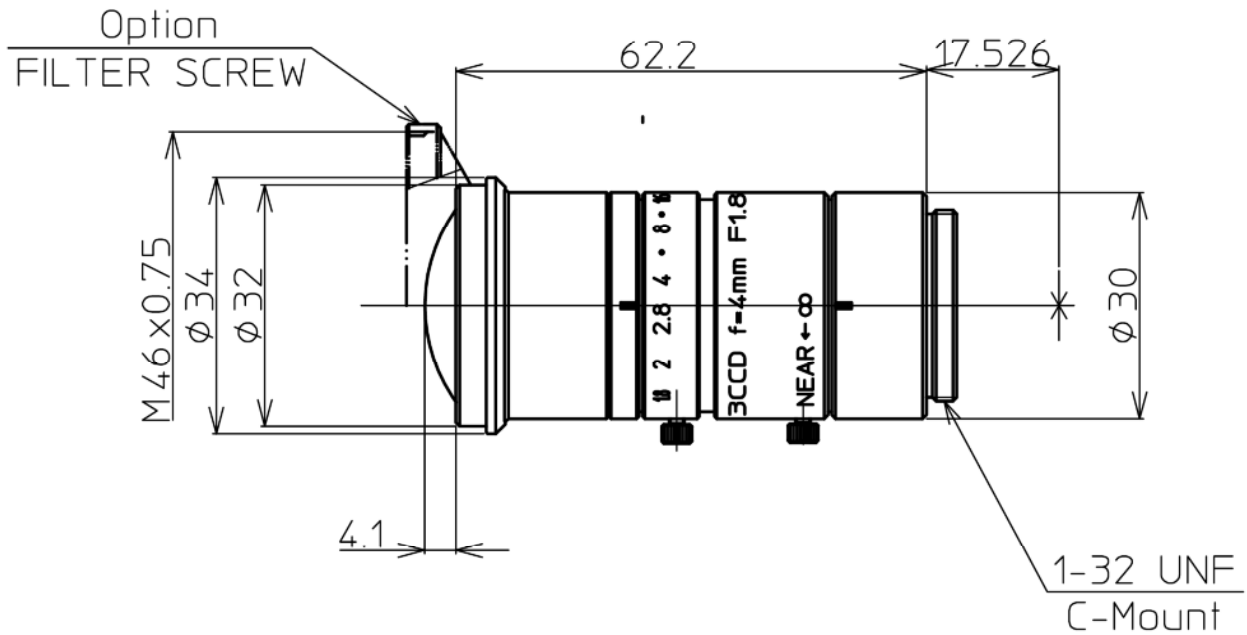

[SPECIFICATIONS] 3CCD C-mount Mega-Pixel Lens

Image Size: $\frac{1}{2}$ $\frac{1}{3}$

Focal Length :	4mm	Flange Back :	17.526mm
Maximum Relative Aperture :	1:1.8	Operation :	Focus : Manual ZOOM : Non Iris : Manual
Iris :	F1.8 - 16	Operation Temperature :	-10 to +50
Angular Field of View :	83.4 X64.5 deg.	Mount :	C-Mount
Image Format :	6.4X4.8mm(D8mm)	Size, Weight :	D34mmx62.2mm Approx. 111g
Minimum Object Distance :	0.1m(From Front Vertex)		

[COMPOSITION]

Lens 1
Lens Cap 1
Dust Cap 1

[DIMENSIONS]

Unit:mm