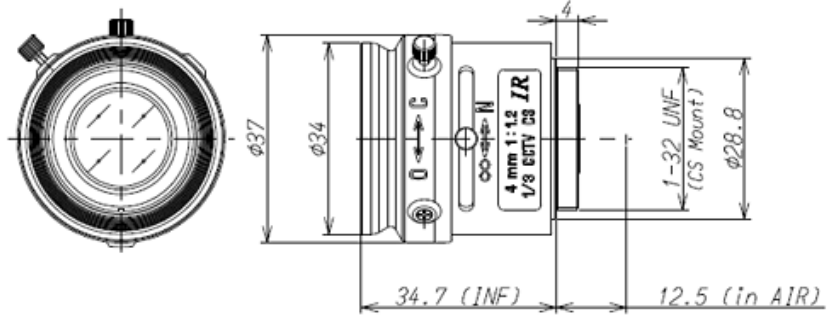

CCTV Lenses/Model : 13FM04IR

[Close](#)

[CCTV Lenses](#)

13FM04IR

SPECIFICATIONS

		13FM04IR
Imager Size		1/3
Mount Type		CS
Focal Length		4mm
Aperture Range		1.2 - Close
Angle of View (Horizontal x Vertical)	1/3	65.6° x 49.7°
	1/4	49.7° x 37.4°
Focusing Range		0.2m - ∞
Operation	Focus	Manual with Lock
	Iris	Manual with Lock
Filter Size		-
Back Focus(in air)		8.57mm
Operating Voltage		-
Weight		33g
Operating Temperature		-20°C - +60°C