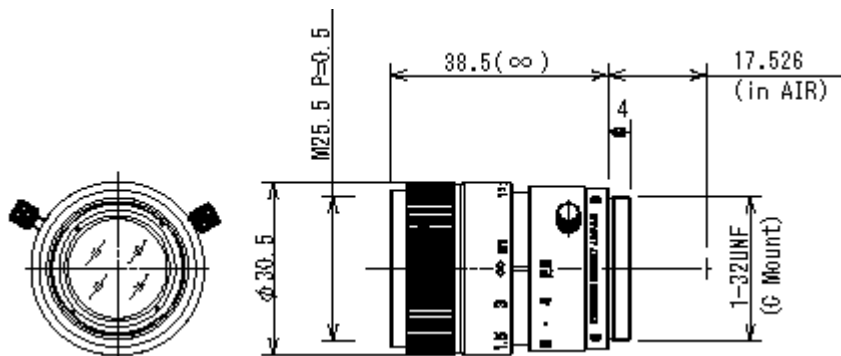

CCTV Lenses/Model : 21HC

[Close](#)

[CCTV Lenses](#)

21HC

SPECIFICATIONS

		21HC
Imager Size		2/3
Mount Type		C
Focal Length		50mm
Aperture Range		2.8 - 22
Angle of View (Horizontal x Vertical)	2/3	10.0° x 7.5°
	1/2	7.3° x 5.5°
	1/3	5.5° x 4.1°
TV Distortion		-
Focusing Range		0.44m - ∞
Operation	Focus	Manual with Lock
	Iris	Manual with Lock
Filter Size		M25.5 P=0.5mm
Back Focus(in air)		22.10mm
Weight		52g
Operating Temperature		-5°C - +50°C