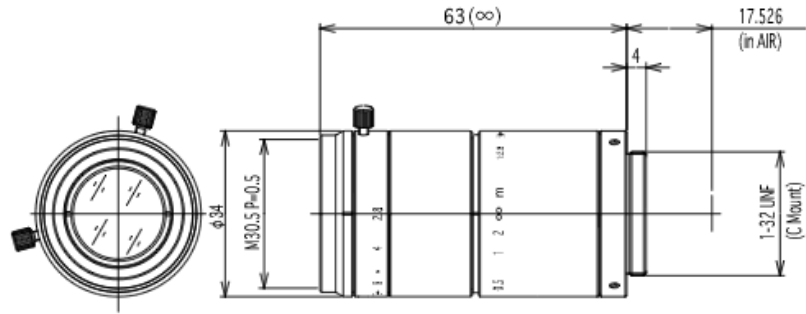

### SPECIFICATIONS

		23FM50SP
Imager Size		2/3
Mount Type		C
Focal Length		50mm
Aperture Range		2.8 - 32
Angle of View (Horizontal x Vertical)	2/3	10.1° x 7.6°
TV Distortion		Less than -0.01%
Focusing Range		0.2m - ∞
Operation	Focus	Manual with Lock
	Iris	Manual with Lock
Filter Size		M30.5 P=0.5mm
Back Focus(in air)		34.46mm
Weight		117g
Operating Temperature		-10°C - +60°C
Wiring Disgram		