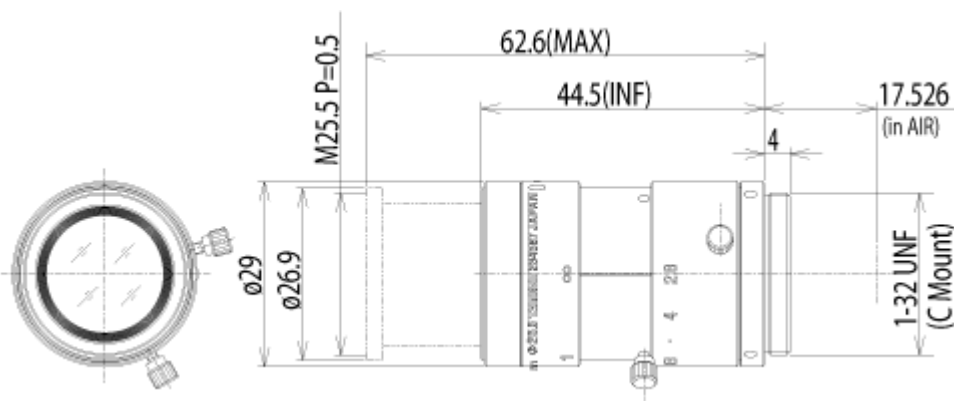

CCTV Lenses/Model : M118FM50

[Close](#)

[CCTV Lenses](#)

M118FM50

SPECIFICATIONS

		M118FM50
Imager Size		1/1.8
Mount Type		C
Focal Length		50mm
Aperture Range		2.8 - 22
Angle of View (Horizontal x Vertical)	1/1.8	8.3° x 6.2°
	1/2	7.3° x 5.5°
	1/3	5.5° x 4.1°
TV Distortion		Less than -0.1%
Focusing Range		0.2m - ∞
Operation	Focus	Manual with Lock
	Iris	Manual with Lock
Filter Size		M25.5 P=0.5mm
Back Focus(in air)		20.10mm
Weight		52g