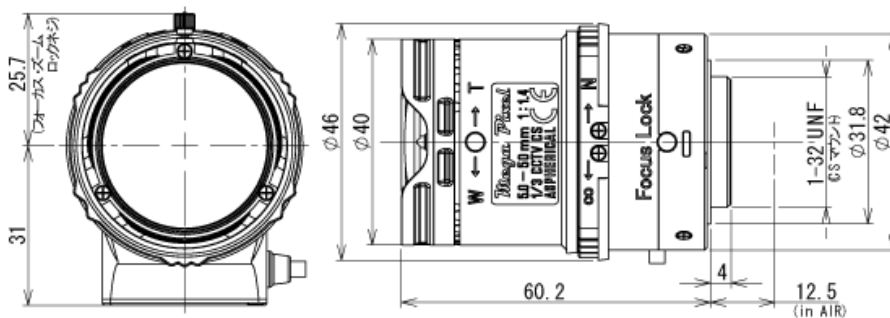

CCTV Lenses/Model : M13VG550

Close

[CCTV Lenses](#)

M13VG550

SPECIFICATIONS

		M13VG550
Imager Size		1/3
Mount Type		CS
Focal Length		5 - 50mm
Aperture Range		1.4 - 360
Angle of View (Horizontal x Vertical)	1/3	Wide 53.8° x 40.3°
		Tele 5.5° x 4.2°
	1/4	Wide 40.3° x 30.2°
		Tele 4.2° x 3.1°
Focusing Range		1m - ∞
Operation	Focus	Manual with Lock
	Zoom	Manual with Lock
	Iris	Auto Iris(DC)
Filter Size		-
Back Focus(in air)		Wide 10.28 - 10.98mm
Operating Voltage		Open 4.0V Close 0.7V
Weight		77g
Operating Temperature		-20°C - +60°C
Wiring Diagram		

PIN	Wire Color 線材	Coil Function 巻線
1	Orange 橙	C- 制動-
2	Yellow 黄	C+ 制動+
3	Red 赤	D+ 駆動+
4	Black 黒	D- 駆動-

Download

You can download the specifications.

[▶ Download Specifications](#)

[Terms of Use](#)

[Back to Top](#)