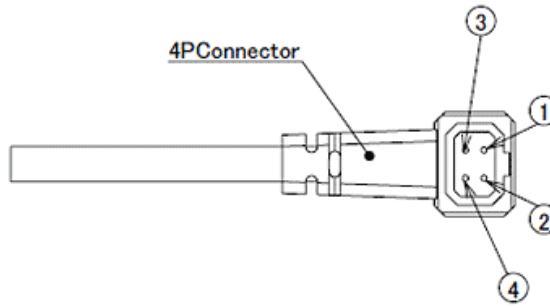

CCTV Lenses/Model : M13VG550

Close

[CCTV Lenses](#)

M13VG550

SPECIFICATIONS

		M13VG550
Imager Size		1/3
Mount Type		CS
Focal Length		5 - 50mm
Aperture Range		1.4 - 360
Angle of View (Horizontal x Vertical)	1/3	Wide 53.8° x 40.3°
		Tele 5.5° x 4.2°
	1/4	Wide 40.3° x 30.2°
		Tele 4.2° x 3.1°
Focusing Range		1m - ∞
Operation	Focus	Manual with Lock
	Zoom	Manual with Lock
	Iris	Auto Iris(DC)
Filter Size		-
Back Focus(in air)		Wide 10.28 - 10.98mm
Operating Voltage		Open 4.0V Close 0.7V
Weight		77g
Operating Temperature		-20°C - +60°C
Wiring Diagram		

PIN	Wire Color 線材	Coil Function 巻線
1	Orange 橙	C- 制動-
2	Yellow 黄	C+ 制動+
3	Red 赤	D+ 駆動+
4	Black 黒	D- 駆動-

Download

You can download the specifications.

[▶ Download Specifications](#)

[Terms of Use](#)

[Back to Top](#)