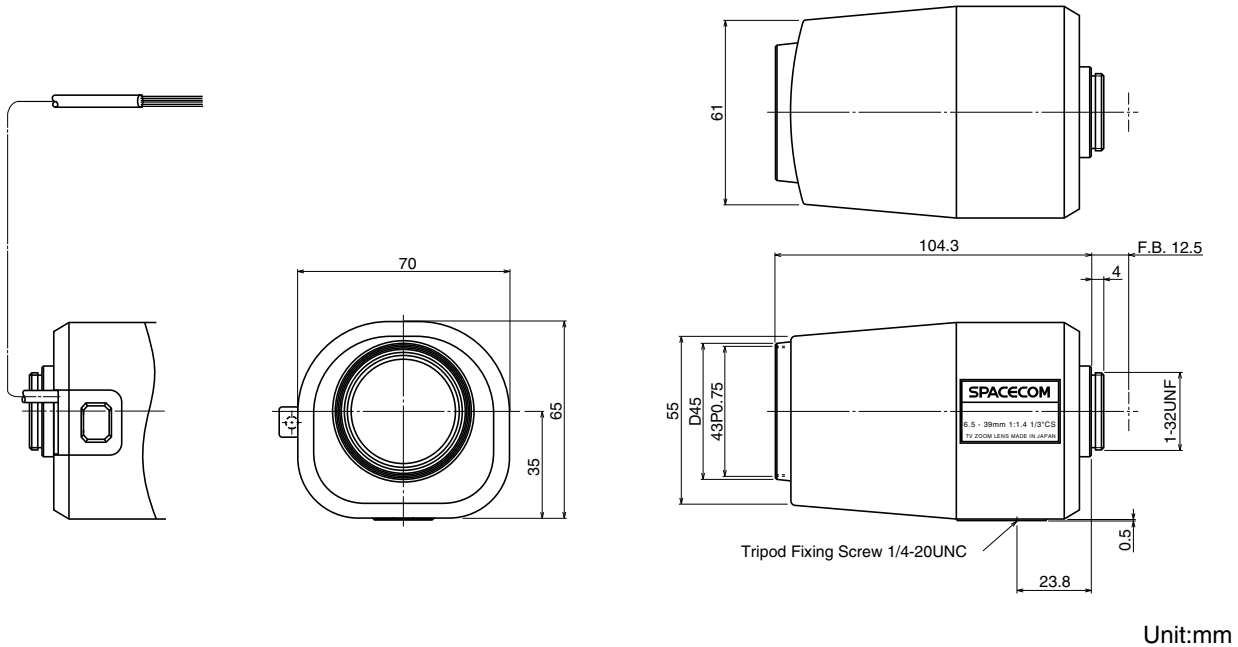

TEZ6539R

Image Size: $\frac{1}{3}$ $\frac{1}{4}$

[SPECIFICATIONS]

Focal Length :	6.5 - 39mm	Flange Back :	12.5mm
Maximum Relative Aperture :	1:1.4	Operation : Zoom :	Motorized(DC+/-6.4V, Max40mA) Speed Approx. 6sec.
Iris :	F1.4 - Close	Focus :	Motorized(DC+/-6.4V, Max40mA) Speed Approx. 6.5sec.
Zoom Ratio :	6X	Iris :	Motorized(DC+/-6.4V, Max40mA) Speed Approx. 3sec.
Angular Field of View :	40.5 X30.7 deg. at 6.5mm 7.0 X 5.3 deg. at 39mm	Operation Temperature :	-10 to +50
Image Format :	4.8X3.6mm(D6mm)	Mount :	CS-Mount(Adjustable Lens Position)
Minimum Object Distance :	1.2m(From Front Vertex)	Front Thread :	43mm P0.75
Object Dimensions at M.O.D. :	90.8X68.2cm at 6.5mm 16.9X12.7cm at 39mm	Size, Weight :	70X65X104.3mm, Approx. 285g
Optical Back Focal Distance :	9.85mm(In Air)		

[COMPOSITION]

Lens1
Lens Cap1
Dust Cap1

4-Conductor Connector(Female)1
(Any 4-conductor cable of external dia 6mm to be prepared separately.)

[DIMENSIONS]

[CIRCUIT DIAGRAM]