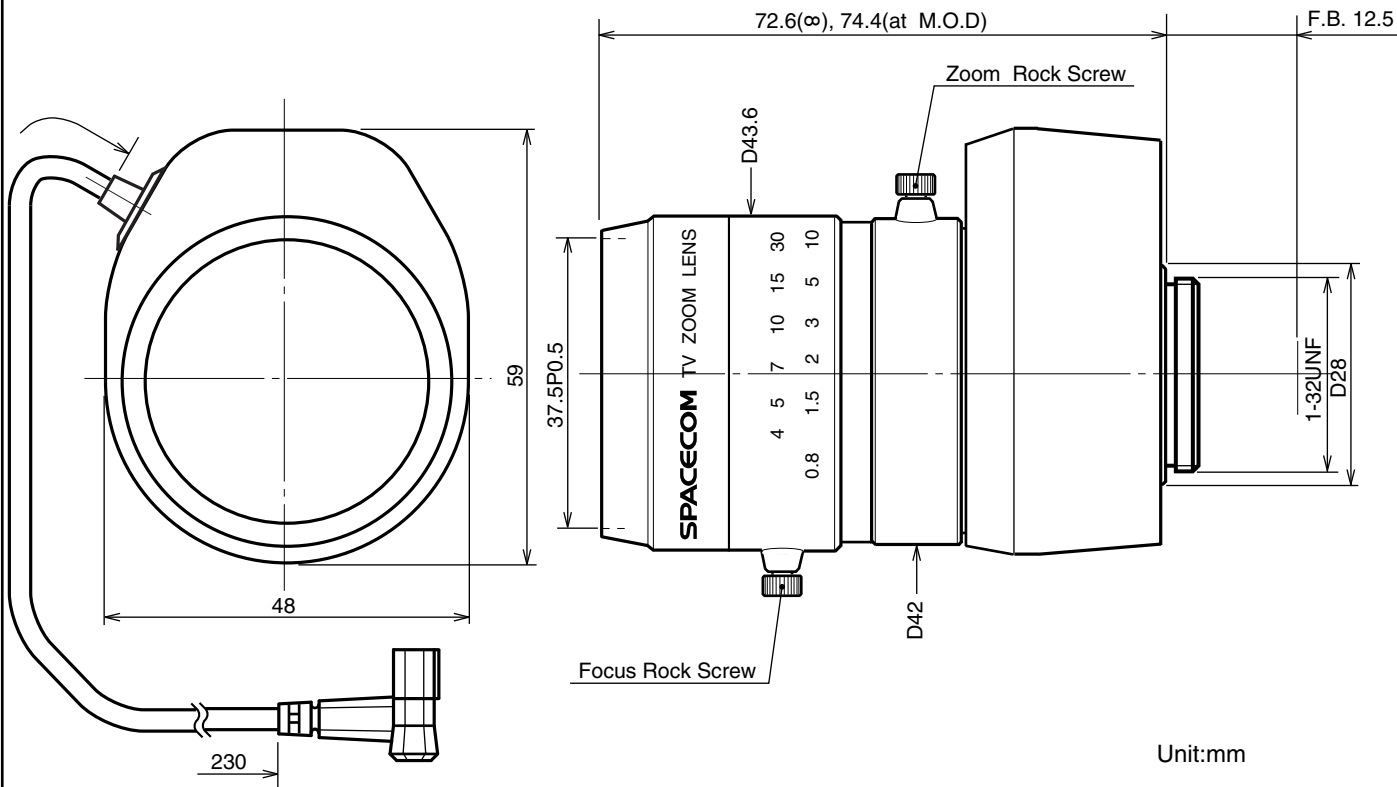

TZ6539DC

[SPECIFICATIONS] 6x Vari-Zoom Lens

Image Size: $\frac{1}{3}$ $\frac{1}{4}$

Focal Length :	6.5 - 39mm	Flange Back :	12.5mm
Maximum Relative Aperture :	1:1.4	Operation Voltage :	Close to Open : Less than 3V Open to Close : More than 0.5V
Iris :	F1.4 - Approx. 360 (With ND Spot Filter)	Operation :	Focus : Manual Iris : IG(Auto Close System)
Angular Field of View :	40.5 X31.0 deg. at 6.5mm 7.0 X 5.3 deg. at 39mm	Operation Temperature :	-10 to +50
Image Format :	4.8X3.6mm(D6mm)	Mount :	CS-Mount(Adjustable Lens Position)
Minimum Object Distance :	0.8m(From Front Vertex)	Front Thread :	37.5mm P0.5
Object Dimensions at M.O.D. :	62.1X47.4cm at 6.5mm 12.2X 9.6cm at 39mm	Size,Weight :	D43.6X72.6X59mm. 130g
Optical Back Focal Distance :	11.85mm(In Air)		

[COMPOSITION]

- Lens1
- Lens Cap1
- Dust Cap1

[DIMENSIONS]

Unit:mm

[CIRCUIT DIAGRAM]