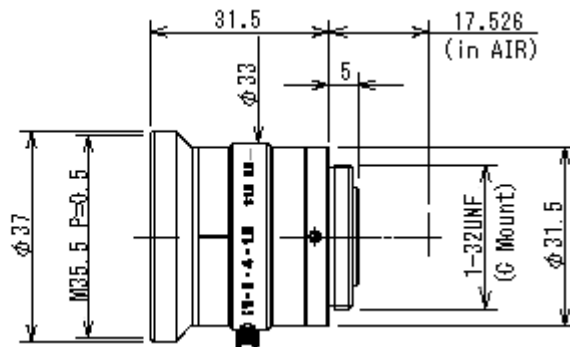

CCTV Lenses/Model : 22HA

Close

CCTV Lenses

22HA

SPECIFICATIONS

		22HA
Imager Size		2/3
Mount Type		C
Focal Length		6.5mm
Aperture Range		1.8 - Close
Angle of View (Horizontal x Vertical)	2/3	71.6° x 55.5°
	1/2	53.9° x 41.0°
	1/3	41.0° x 31.0°
TV Distortion		-
Focusing Range		1.5m - ∞
Operation	Focus	-
	Iris	Manual with Lock
Filter Size		M35.5 P=0.5mm
Back Focus(in air)		13.00mm
Weight		60g
Operating Temperature		-5°C - +50°C