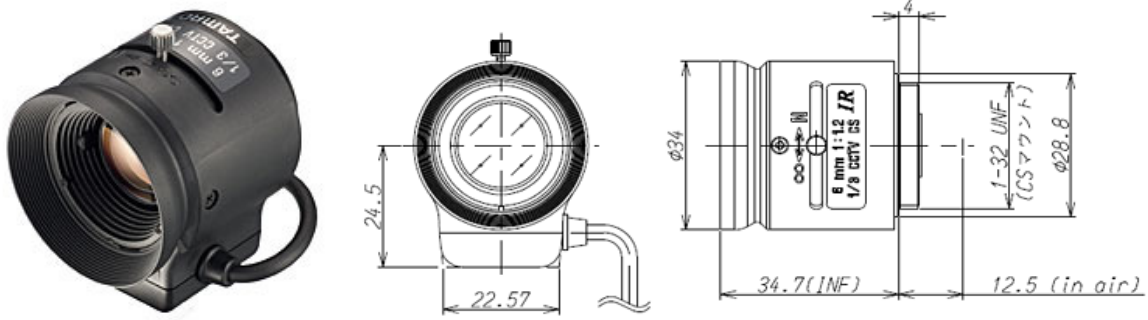

CCTV Lenses/Model : 13FG06IR

Close

CCTV Lenses

13FG06IR

SPECIFICATIONS

		13FG06IR
Imager Size		1/3
Mount Type		CS
Focal Length		6mm
Aperture Range		1.2 - 360
Angle of View (Horizontal x Vertical)	1/3	46.5° x 34.6°
	1/4	34.6° x 25.9°
Focusing Range		0.2m - ∞
Operation	Focus	Manual with Lock
	Iris	Auto Iris (DC)
Filter Size		-
Back Focus(in air)		8.92mm
Operating Voltage		Open 2.5V Close 0.5V
Weight		38g
Operating Temperature		-20°C - +60°C