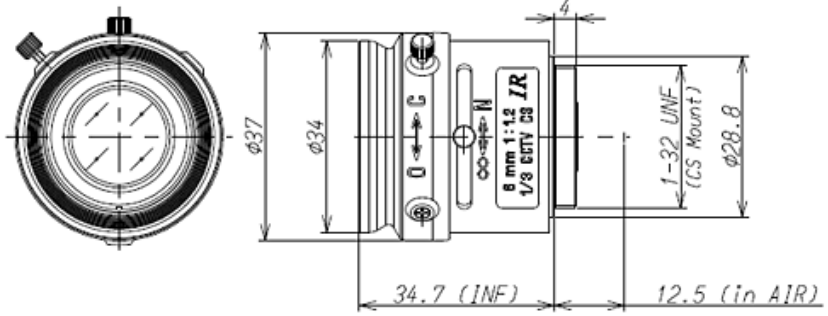

### SPECIFICATIONS

		13FM06IR
Imager Size		1/3
Mount Type		CS
Focal Length		6mm
Aperture Range		1.2 - Close
Angle of View (Horizontal x Vertical)	1/3	46.5° x 34.6°
	1/4	34.6° x 25.9°
Focusing Range		0.2m - ∞
Operation	Focus	Manual with Lock
	Iris	Manual with Lock
Filter Size		-
Back Focus(in air)		8.92mm
Operating Voltage		-
Weight		32g
Operating Temperature		-20°C - +60°C