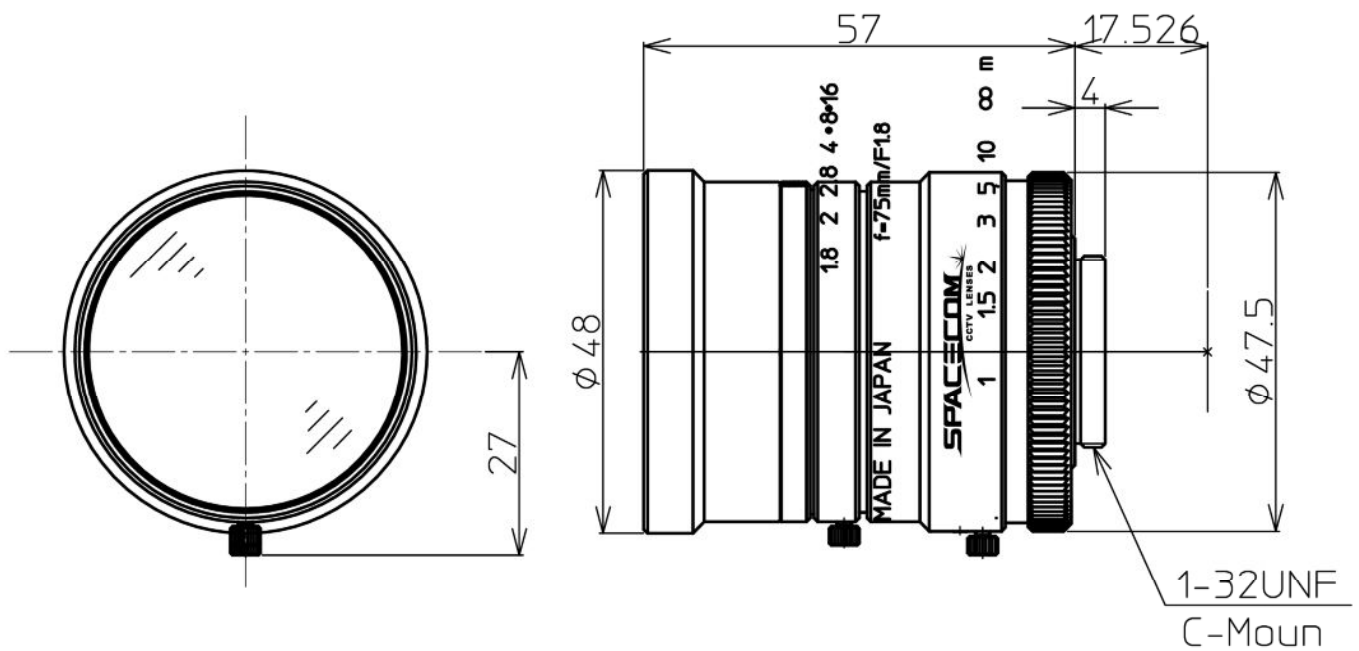

[SPECIFICATIONS] 3.1MegaPixel Lens for 1" Sensor

Image Size:    

Focal Length : 75mm
 Maximum Relative Aperture : 1:1.8
 Iris : 1.8 - 16
 Angular Field of View : 9.7X7.3deg.
 Image Format : 12.8X9.6mm(D16mm)
 Minimum Object Distance : 0.5 m(From Front Vertex)
 Optical Back Focal Distance : 14.8mm(In Air)

Flange Back : 17.526mm
 Operation : Focus : Manual
 Iris : Manual
 Operation Temperature : -10 to +50deg.
 Mount : C-Mount
 Front Thread : 46mm P0.5
 Size, Weight : D48X57mm, Approx. 180g

Resolution : 100lines/mm ,5 μm (at center) 80lines/mm ,8 μm (at corner) Distortion(TV) : -0.2%

[COMPOSITION]

- Lens1
- Lens Cap1
- Dust Cap1

[DIMENSIONS]

Unit:mm