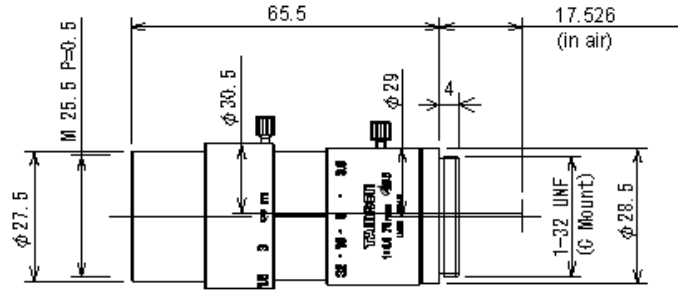

CCTV Lenses/Model : 1A1HB

[Close](#)

[CCTV Lenses](#)

1A1HB

SPECIFICATIONS

		1A1HB
Imager Size		2/3
Mount Type		C
Focal Length		75mm
Aperture Range		3.9 - 32
Angle of View (Horizontal x Vertical)	2/3	6.9° x 5.2°
	1/2	5.0° x 3.5°
	1/3	3.5° x 2.5°
TV Distortion		-
Focusing Range		0.5m - ∞
Operation	Focus	Manual with Lock
	Iris	Manual with Lock
Filter Size		M25.5 P=0.5mm
Back Focus(in air)		27.12mm
Weight		68g
Operating Temperature		-10°C - +70°C