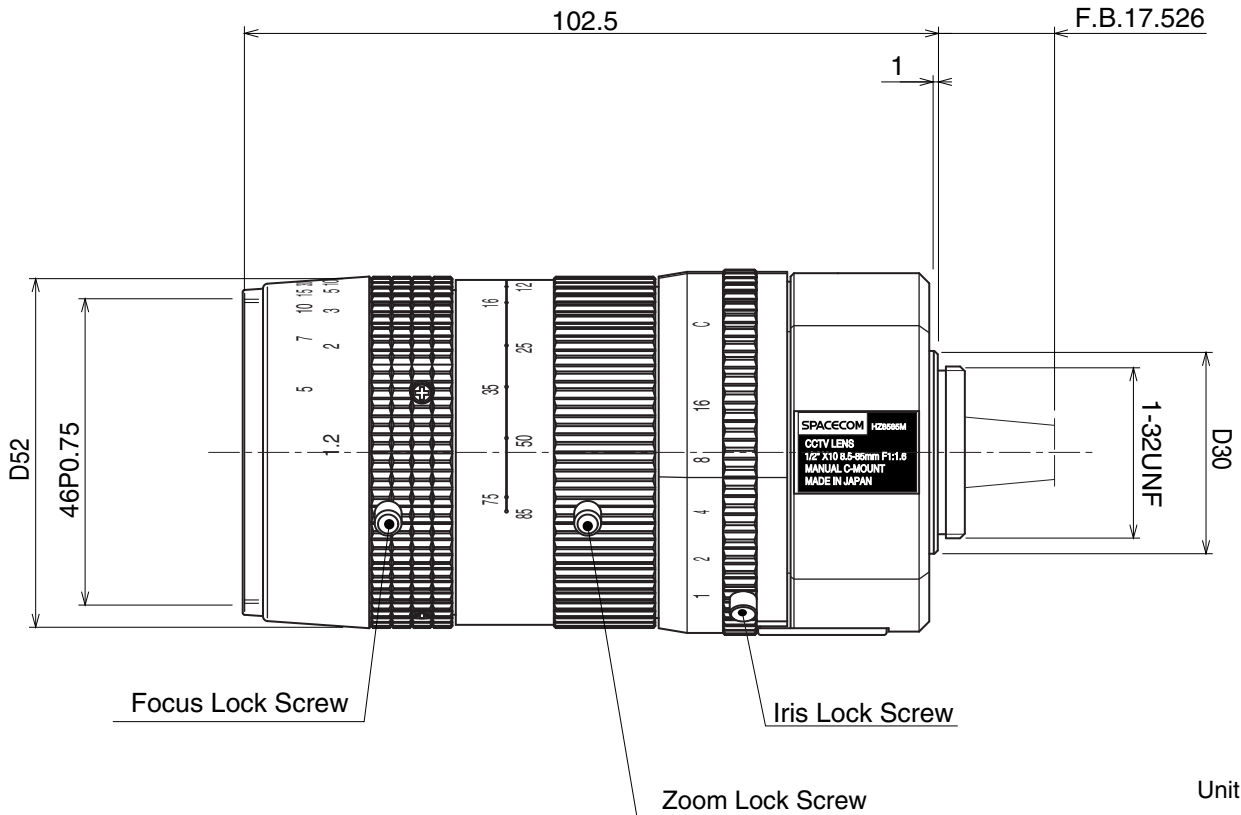

HZ8585M

[SPECIFICATIONS] 10x Vari-Zoom Lens

Image Size: (1/2) (1/3) (1/4)

Focal Length :	8.5 - 85mm	Flange Back :	17.526mm
Maximum Relative Aperture :	1:1.6	Operation :	Focus : Manual
Iris :	F1.6 - Close		Zoom : Manual
Zoom Ratio :	10X		Iris : Manual
Angular Field of View :	41.3 X31.5 deg. at 8.5mm 4.3 X 3.2 deg. at 85mm	Operation Temperature :	-10 to +50°C
Image Format :	6.4X4.8mm(D8mm)	Mount :	C-Mount(Adjustable Lens Position)
Minimum Object Distance :	1.2m(From Front Vertex)	Front Thread :	46mm P0.75
Object Dimensions at M.O.D. :	86.5X64.9cm at 8.5mm 8.6X 6.5cm at 85mm	Size :	D52X102.5mm, Approx. 200g
Optical Back Focal Distance :	15.56mm(In Air)		

[COMPOSITION]

- Lens1
- Lens Cap1
- Dust Cap1

[DIMENSIONS]

Unit:mm