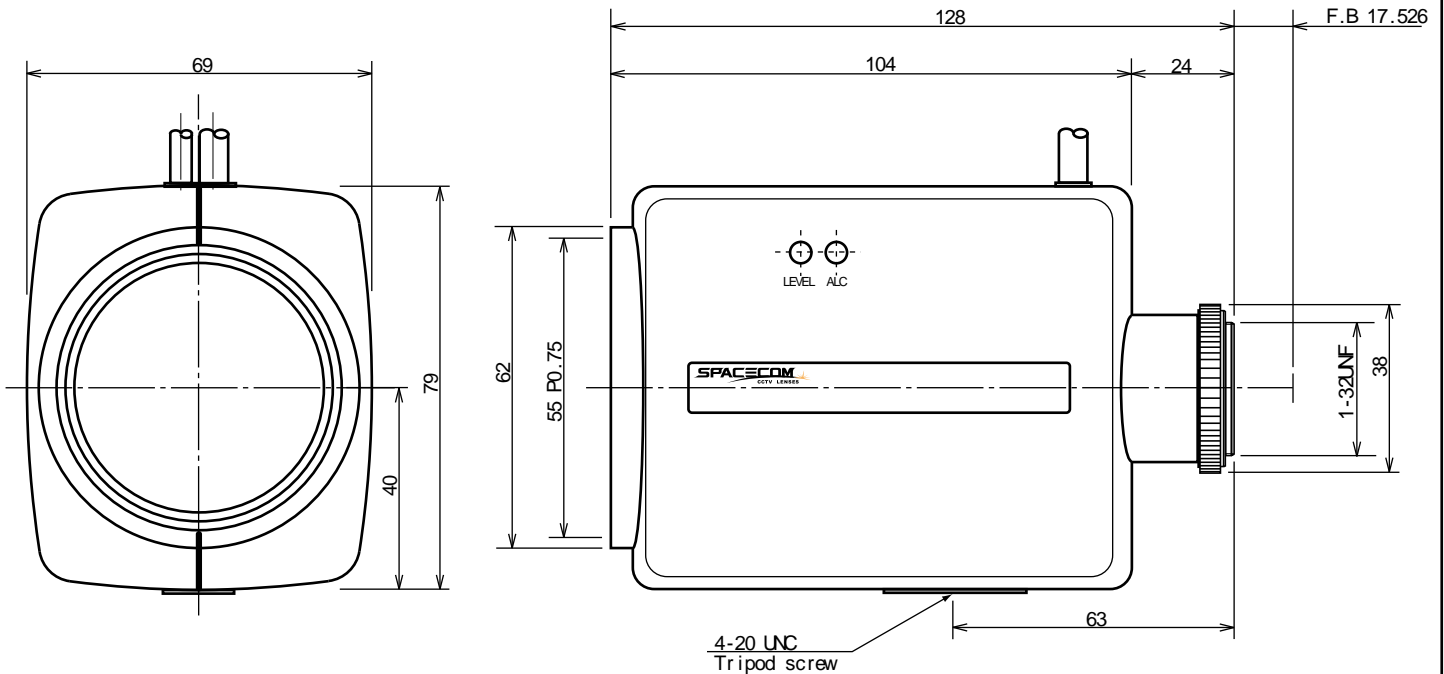

HZ8120RDC

[SPECIFICATIONS]

Image Size: $\frac{1}{2}$ $\frac{1}{3}$ $\frac{1}{4}$

Focal Length :	8-120mm	Optical Back Focal Distance :	14.66mm (In Air)
Maximum Relative Aperture :	1:1.8	Flange Back :	12.5mm(In Air)
Iris :	F1.8-360	Operation :	Zoom : Motorized Focus : Motorized Iris : IG (Auto Close System)
Zoom Ratio :	15x	Operation Temperature :	-10 to +50°C
Angular Field of View :	8mm 43.6° × 33.0° 120mm 3.1° × 2.3°	Mount :	C-Mount
Image Format :	4.8 × 3.6mm (φ6mm)	Size, Weight :	570 g
Minimum Object Distance :	12m (From Front Vetex)		
Optical Back Focal Distance :	14.66mm (In Air)		

【 Composition 】

- Lens 1
- Front Cap 1
- Rear Cap 1

【 Dimensions 】

4-20 UNC
Tripod screw

Unit:mm

[CIRCUIT DIAGRAM]