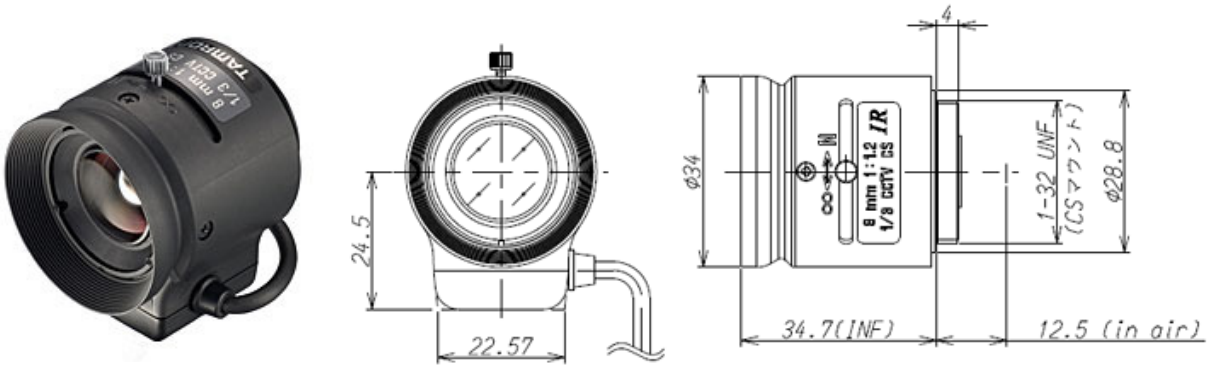

CCTV Lenses/Model : 13FG08IR

[Close](#)

[CCTV Lenses](#)

### SPECIFICATIONS

		13FG08IR
Imager Size		1/3
Mount Type		CS
Focal Length		8mm
Aperture Range		1.2 - 360
Angle of View (Horizontal x Vertical)	1/3	34.5° x 25.7°
	1/4	25.7° x 19.2°
Focusing Range		0.2m - ∞
Operation	Focus	Manual with Lock
	Iris	Auto Iris (DC)
Filter Size		-
Back Focus(in air)		9.89mm
Operating Voltage		Open 2.5V Close 0.5V
Weight		40g
Operating Temperature		-20°C - +60°C