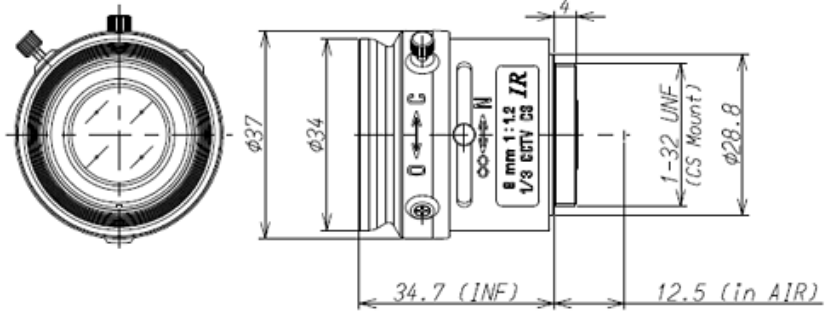

CCTV Lenses/Model : 13FM08IR

[Close](#)

[CCTV Lenses](#)

13FM08IR

SPECIFICATIONS

		13FM08IR
Imager Size		1/3
Mount Type		CS
Focal Length		8mm
Aperture Range		1.2 - Close
Angle of View (Horizontal x Vertical)	1/3	34.5° x 25.7°
	1/4	25.7° x 19.2°
Focusing Range		0.2m - ∞
Operation	Focus	Manual with Lock
	Iris	Manual with Lock
Filter Size		-
Back Focus(in air)		9.89mm
Operating Voltage		-
Weight		33g
Operating Temperature		-20°C - +60°C