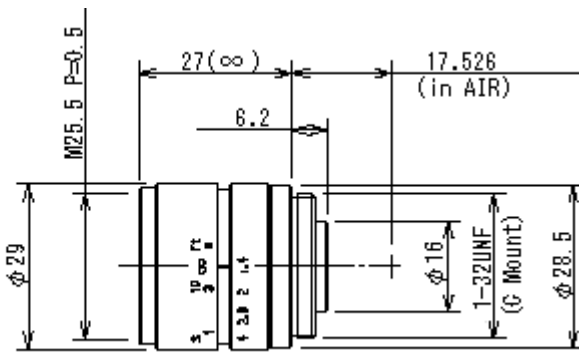

CCTV Lenses/Model : 219HA

Close

CCTV Lenses

219HA

SPECIFICATIONS

		219HA
Imager Size		2/3
Mount Type		C
Focal Length		8mm
Aperture Range		1.4 - 16
Angle of View (Horizontal x Vertical)	2/3	59.3° x 45.2°
	1/2	43.6° x 33.1°
	1/3	33.1° x 25.0°
TV Distortion		-
Focusing Range		0.26m - ∞
Operation	Focus	Manual
	Iris	Manual
Filter Size		M25.5 P=0.5mm
Back Focus(in air)		11.60mm
Weight		40g
Operating Temperature		-10°C - +45°C