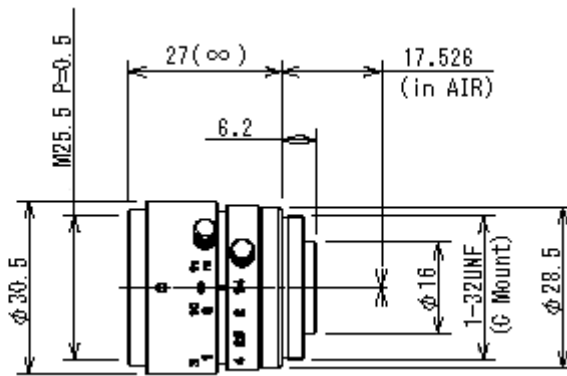

CCTV Lenses/Model : 219HB

[Close](#)

[CCTV Lenses](#)

219HB

SPECIFICATIONS

		219HB
Imager Size		2/3
Mount Type		C
Focal Length		8mm
Aperture Range		1.4 - 16
Angle of View (Horizontal x Vertical)	2/3	59.3° x 45.2°
	1/2	43.6° x 33.1°
	1/3	33.1° x 25.0°
TV Distortion		-
Focusing Range		0.26m - ∞
Operation	Focus	Manual with Lock
	Iris	Manual with Lock
Filter Size		M25.5 P=0.5mm
Back Focus(in air)		11.60mm
Weight		48g
Operating Temperature		-10°C - +45°C