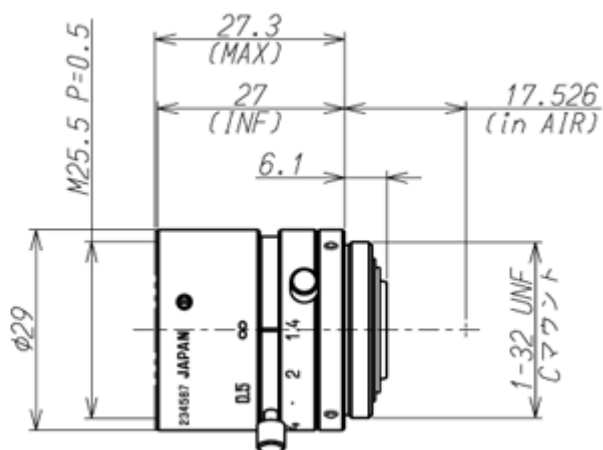

CCTV Lenses/Model : M118FM08

 Close

CCTV Lenses

M118FM08

SPECIFICATIONS

		M118FM08
Imager Size		1/1.8
Mount Type		C
Focal Length		8mm
Aperture Range		1.4 - 16
Angle of View (Horizontal x Vertical)	1/1.8	50.8° x 38.6°
	1/2	45.0° x 34.0°
	1/3	34.0° x 25.6°
TV Distortion		Less than -2.0%
Focusing Range		0.1m - ∞
Operation	Focus	Manual with Lock
	Iris	Manual with Lock
Filter Size		M25.5 P=0.5mm
Back Focus(in air)		11.726mm
Weight		44g
Operating Temperature		-10°C - +60°C