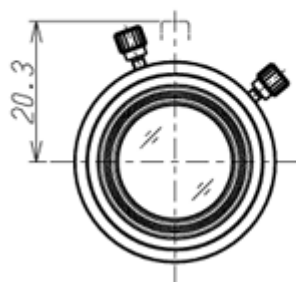

CCTV Lenses/Model : M118FM08

 Close

CCTV Lenses

M118FM08

SPECIFICATIONS

		M118FM08
Imager Size		1/1.8
Mount Type		C
Focal Length		8mm
Aperture Range		1.4 - 16
Angle of View (Horizontal x Vertical)	1/1.8	50.8° x 38.6°
	1/2	45.0° x 34.0°
	1/3	34.0° x 25.6°
TV Distortion		Less than -2.0%
Focusing Range		0.1m - ∞
Operation	Focus	Manual with Lock
	Iris	Manual with Lock
Filter Size		M25.5 P=0.5mm
Back Focus(in air)		11.726mm
Weight		44g
Operating Temperature		-10°C - +60°C