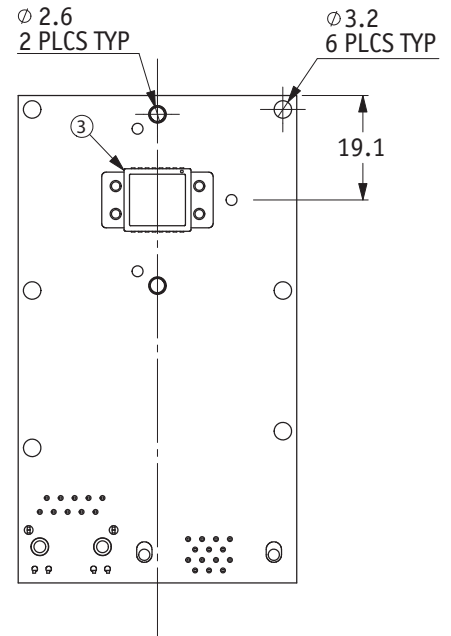

Technical Drawing: Prosilica GB650

Landscape sensor and inline connector

- ITEM 1: 3M 10214-55G3PC
- ITEM 2: HALO HFJ11-1G16E-L12RL
- ITEM 3: SONY ICX424

Landscape sensor and vertical connector

- ITEM 1: 3M 10214-6212PC
- ITEM 2: HALO HFJV1-E1G16-L12RL
- ITEM 3: SONY ICX424

Portrait sensor and inline connector

- ITEM 1: 3M 10214-55G3PC
- ITEM 2: HALO HFJ11-1G16E-L12RL
- ITEM 3: SONY ICX424

Portrait sensor and vertical connector

- ITEM 1: 3M 10214-6212PC
- ITEM 2: HALO HFJV1-E1G16-L12RL
- ITEM 3: SONY ICX424