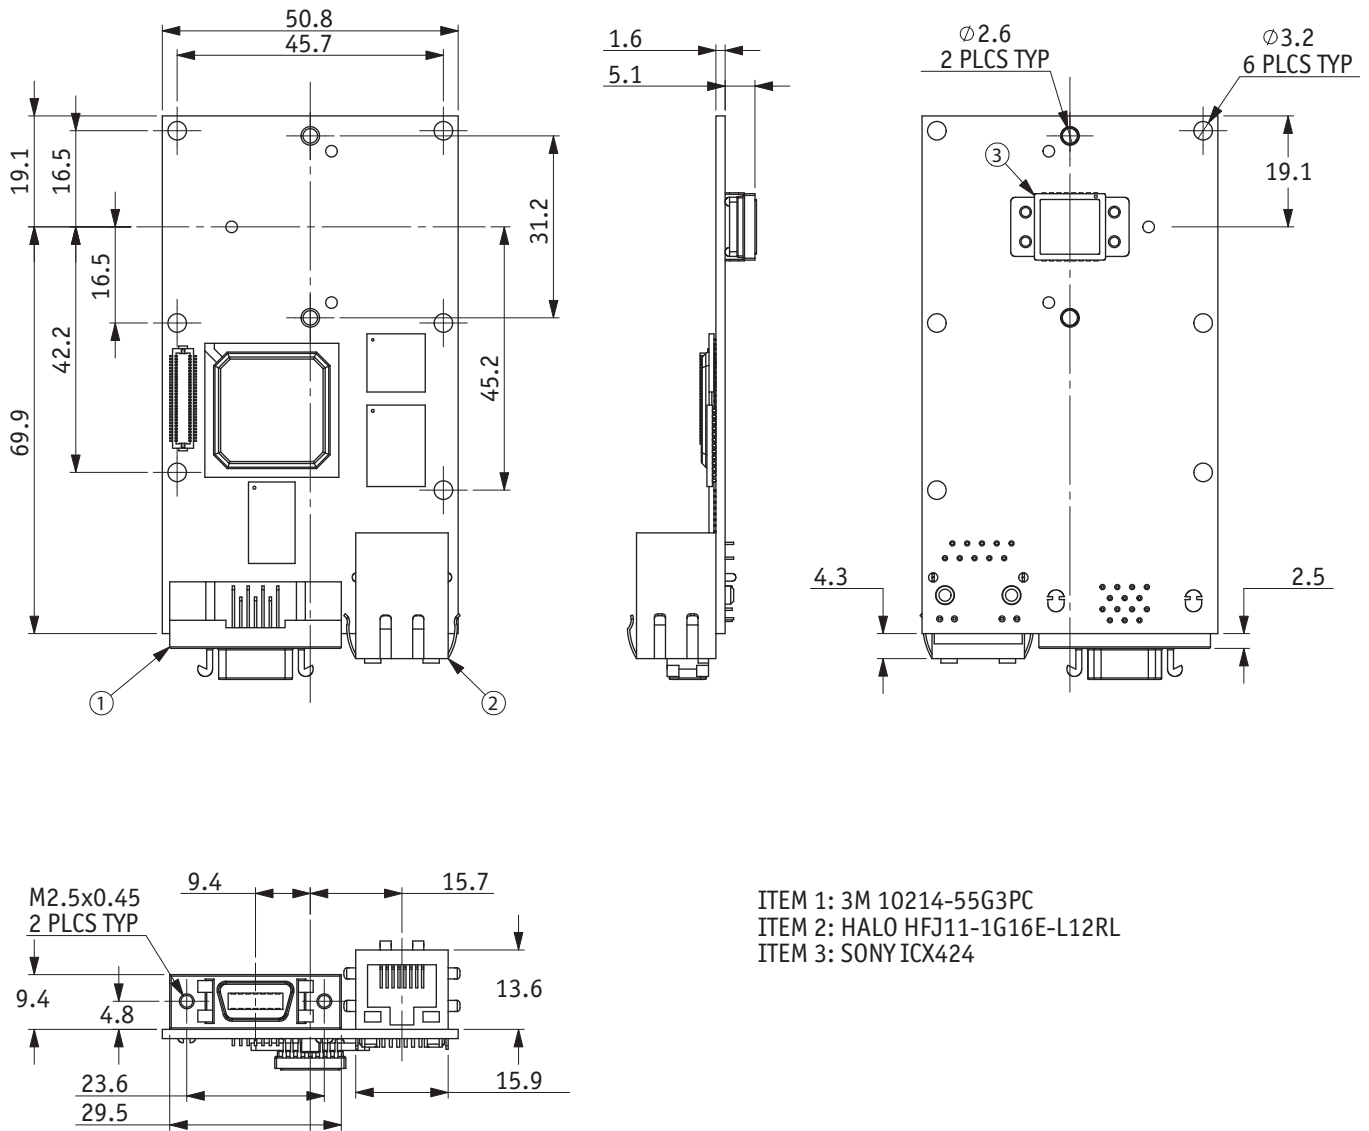

Technical Drawing: Prosilica GB650

Landscape sensor and inline connector

- ITEM 1: 3M 10214-55G3PC
- ITEM 2: HALO HFJ11-1G16E-L12RL
- ITEM 3: SONY ICX424

Landscape sensor and vertical connector

- ITEM 1: 3M 10214-6212PC
- ITEM 2: HALO HFJV1-E1G16-L12RL
- ITEM 3: SONY ICX424

Portrait sensor and inline connector

- ITEM 1: 3M 10214-55G3PC
- ITEM 2: HALO HFJ11-1G16E-L12RL
- ITEM 3: SONY ICX424

Portrait sensor and vertical connector

- ITEM 1: 3M 10214-6212PC
- ITEM 2: HALO HFJV1-E1G16-L12RL
- ITEM 3: SONY ICX424