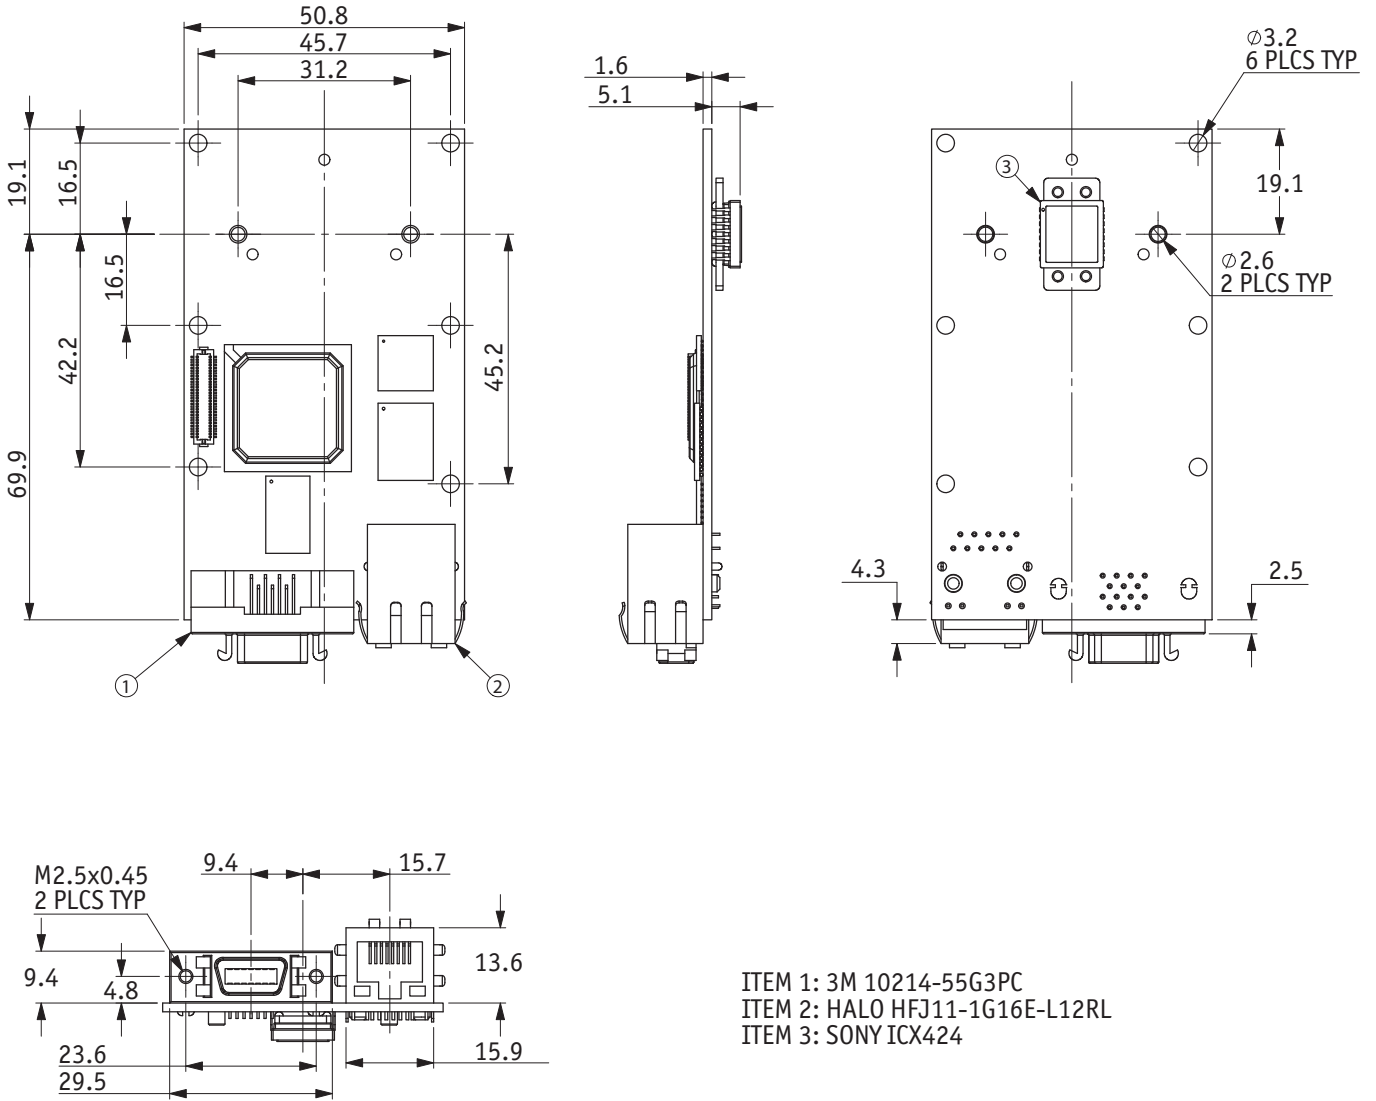

Technical Drawing: Prosilica GB650

Landscape sensor and inline connector

- ITEM 1: 3M 10214-55G3PC
- ITEM 2: HALO HFJ11-1G16E-L12RL
- ITEM 3: SONY ICX424

Landscape sensor and vertical connector

- ITEM 1: 3M 10214-6212PC
- ITEM 2: HALO HFJV1-E1G16-L12RL
- ITEM 3: SONY ICX424

Portrait sensor and inline connector

- ITEM 1: 3M 10214-55G3PC
- ITEM 2: HALO HFJ11-1G16E-L12RL
- ITEM 3: SONY ICX424

Portrait sensor and vertical connector

- ITEM 1: 3M 10214-6212PC
- ITEM 2: HALO HFJV1-E1G16-L12RL
- ITEM 3: SONY ICX424