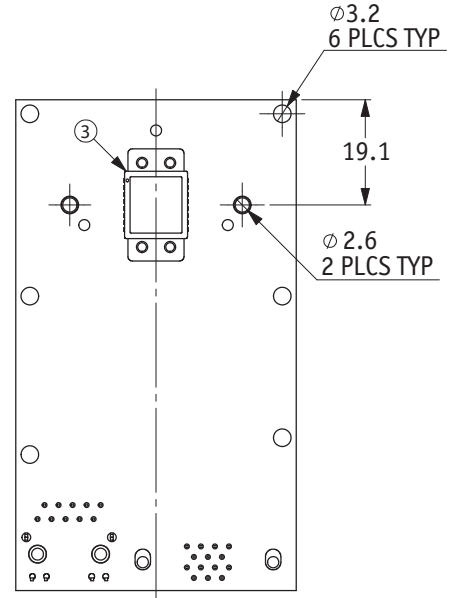

Technical Drawing: Prosilica GB650

Landscape sensor and inline connector

- ITEM 1: 3M 10214-55G3PC
- ITEM 2: HALO HFJ11-1G16E-L12RL
- ITEM 3: SONY ICX424

Landscape sensor and vertical connector

- ITEM 1: 3M 10214-6212PC
- ITEM 2: HALO HFJV1-E1G16-L12RL
- ITEM 3: SONY ICX424

Portrait sensor and inline connector

- ITEM 1: 3M 10214-55G3PC
- ITEM 2: HALO HFJ11-1G16E-L12RL
- ITEM 3: SONY ICX424

Portrait sensor and vertical connector

- ITEM 1: 3M 10214-6212PC
- ITEM 2: HALO HFJV1-E1G16-L12RL
- ITEM 3: SONY ICX424