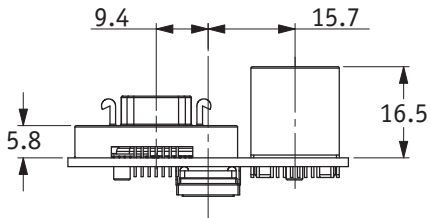

Technical Drawing: Prosilica GB650

Landscape sensor and inline connector

- ITEM 1: 3M 10214-55G3PC
- ITEM 2: HALO HFJ11-1G16E-L12RL
- ITEM 3: SONY ICX424

Landscape sensor and vertical connector

- ITEM 1: 3M 10214-6212PC
- ITEM 2: HALO HFJV1-E1G16-L12RL
- ITEM 3: SONY ICX424

Portrait sensor and inline connector

- ITEM 1: 3M 10214-55G3PC
- ITEM 2: HALO HFJ11-1G16E-L12RL
- ITEM 3: SONY ICX424

Portrait sensor and vertical connector

- ITEM 1: 3M 10214-6212PC
- ITEM 2: HALO HFJV1-E1G16-L12RL
- ITEM 3: SONY ICX424