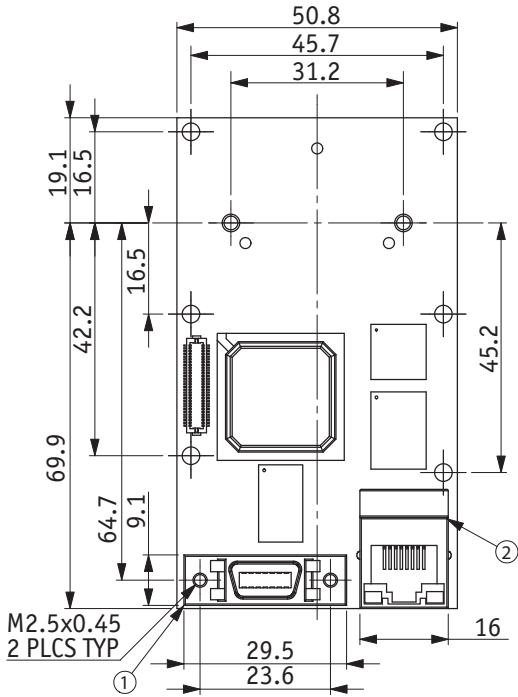

Technical Drawing: Prosilica GB650

Landscape sensor and inline connector

- ITEM 1: 3M 10214-55G3PC
- ITEM 2: HALO HFJ11-1G16E-L12RL
- ITEM 3: SONY ICX424

Landscape sensor and vertical connector

- ITEM 1: 3M 10214-6212PC
- ITEM 2: HALO HFJV1-E1G16-L12RL
- ITEM 3: SONY ICX424

Portrait sensor and inline connector

- ITEM 1: 3M 10214-55G3PC
- ITEM 2: HALO HFJ11-1G16E-L12RL
- ITEM 3: SONY ICX424

Portrait sensor and vertical connector

- ITEM 1: 3M 10214-6212PC
- ITEM 2: HALO HFJV1-E1G16-L12RL
- ITEM 3: SONY ICX424