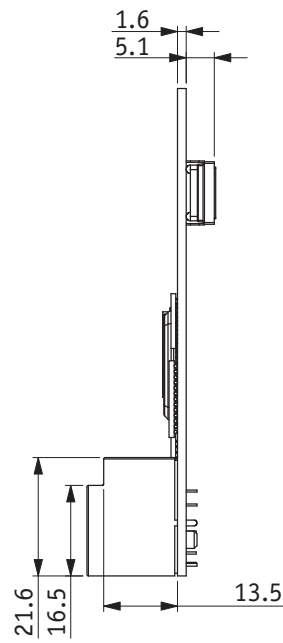

Technical Drawing: Prosilica GB650

Landscape sensor and inline connector

- ITEM 1: 3M 10214-55G3PC
- ITEM 2: HALO HFJ11-1G16E-L12RL
- ITEM 3: SONY ICX424

Landscape sensor and vertical connector

- ITEM 1: 3M 10214-6212PC
- ITEM 2: HALO HFJV1-E1G16-L12RL
- ITEM 3: SONY ICX424

Portrait sensor and inline connector

- ITEM 1: 3M 10214-55G3PC
- ITEM 2: HALO HFJ11-1G16E-L12RL
- ITEM 3: SONY ICX424

Portrait sensor and vertical connector

- ITEM 1: 3M 10214-6212PC
- ITEM 2: HALO HFJV1-E1G16-L12RL
- ITEM 3: SONY ICX424