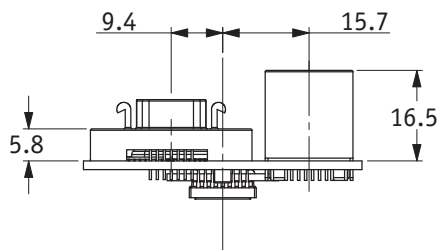

Technical Drawing: Prosilica GB650

Landscape sensor and inline connector

- ITEM 1: 3M 10214-55G3PC
- ITEM 2: HALO HFJ11-1G16E-L12RL
- ITEM 3: SONY ICX424

Landscape sensor and vertical connector

- ITEM 1: 3M 10214-6212PC
- ITEM 2: HALO HFJV1-E1G16-L12RL
- ITEM 3: SONY ICX424

Portrait sensor and inline connector

- ITEM 1: 3M 10214-55G3PC
- ITEM 2: HALO HFJ11-1G16E-L12RL
- ITEM 3: SONY ICX424

Portrait sensor and vertical connector

- ITEM 1: 3M 10214-6212PC
- ITEM 2: HALO HFJV1-E1G16-L12RL
- ITEM 3: SONY ICX424