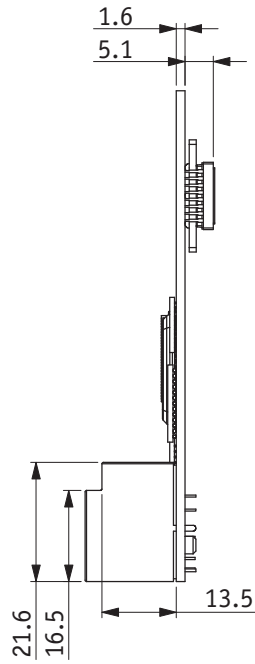

Technical Drawing: Prosilica GB650

Landscape sensor and inline connector

- ITEM 1: 3M 10214-55G3PC
- ITEM 2: HALO HFJ11-1G16E-L12RL
- ITEM 3: SONY ICX424

Landscape sensor and vertical connector

- ITEM 1: 3M 10214-6212PC
- ITEM 2: HALO HFJV1-E1G16-L12RL
- ITEM 3: SONY ICX424

Portrait sensor and inline connector

- ITEM 1: 3M 10214-55G3PC
- ITEM 2: HALO HFJ11-1G16E-L12RL
- ITEM 3: SONY ICX424

Portrait sensor and vertical connector

- ITEM 1: 3M 10214-6212PC
- ITEM 2: HALO HFJV1-E1G16-L12RL
- ITEM 3: SONY ICX424