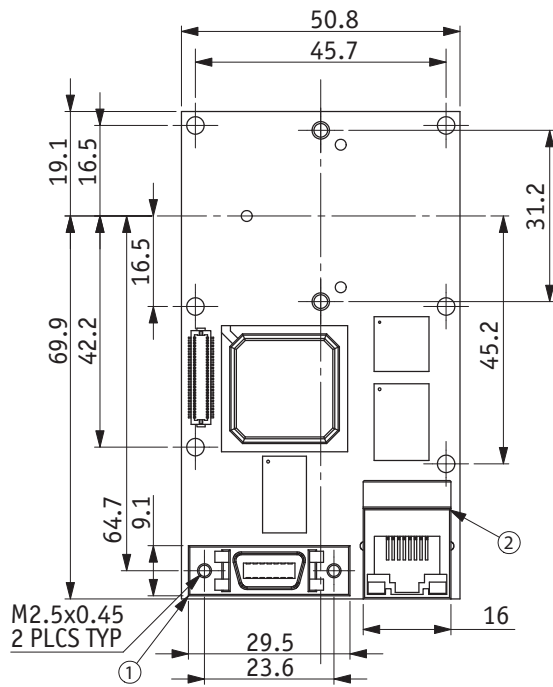

Technical Drawing: Prosilica GB650

Landscape sensor and inline connector

- ITEM 1: 3M 10214-55G3PC
- ITEM 2: HALO HFJ11-1G16E-L12RL
- ITEM 3: SONY ICX424

Landscape sensor and vertical connector

- ITEM 1: 3M 10214-6212PC
- ITEM 2: HALO HFJV1-E1G16-L12RL
- ITEM 3: SONY ICX424

Portrait sensor and inline connector

- ITEM 1: 3M 10214-55G3PC
- ITEM 2: HALO HFJ11-1G16E-L12RL
- ITEM 3: SONY ICX424

Portrait sensor and vertical connector

- ITEM 1: 3M 10214-6212PC
- ITEM 2: HALO HFJV1-E1G16-L12RL
- ITEM 3: SONY ICX424