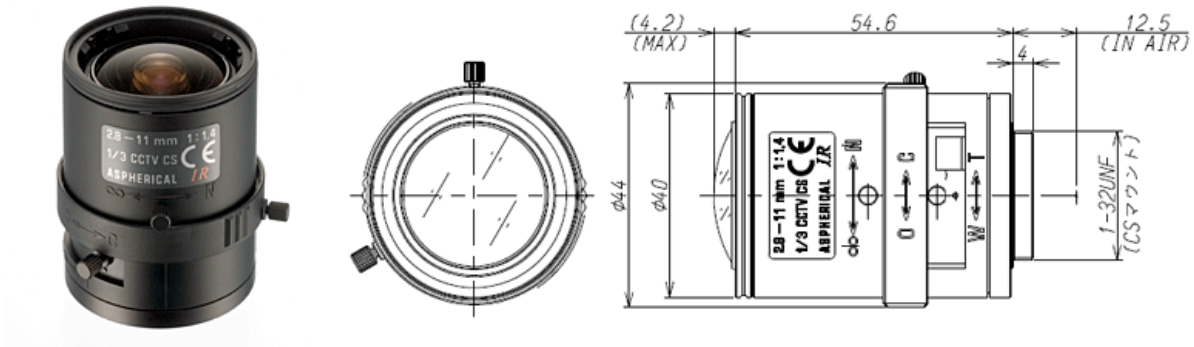

CCTV Lenses/Model : 13VM2811ASIR

Close

CCTV Lenses

13VM2811ASIR

SPECIFICATIONS

		13VM2811ASIR
Imager Size		1/3
Mount Type		CS
Focal Length		2.8 - 11mm
Aperture Range		1.4 - Close
Angle of View (Horizontal x Vertical)	1/3	Wide 97.4° x 72.4°
		Tele 26.2° x 19.7°
	1/4	Wide 72.4° x 54.0°
		Tele 19.7° x 14.7°
Focusing Range		0.3m - ∞
Operation	Focus	Manual with Lock
	Zoom	Manual with Lock
	Iris	Manual with Lock
Filter Size		-
Back Focus(in air)		Wide 8.66 - Tele 18.69mm
Operating Voltage		-
Weight		72g
Operating Temperature		-20°C - +60°C