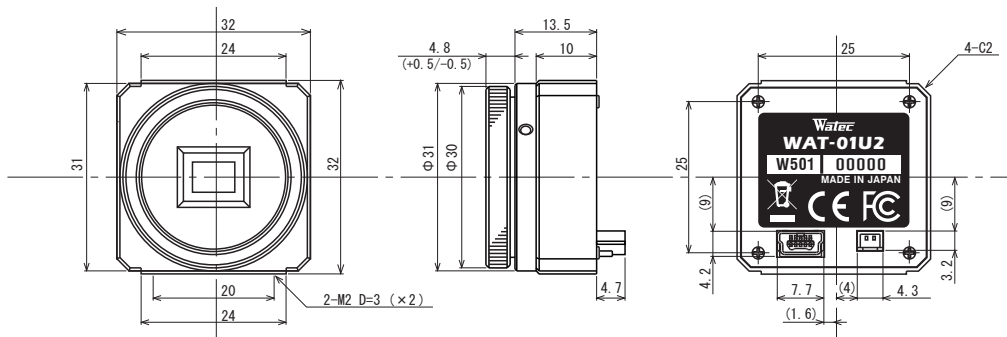

WAT-01U2 1/2.8" Ultra Compact Full HD USB2.0 Camera

Compact design for easy installation
Directly plug into your PC without the need for a separate capture device

Key features

- Ultra compact design (32 x 32mm) with CS lens mount and light weight
- 1/2.8-inch Megapixel CMOS image sensor achieves the effective pixels 1984(H) x 1105(V)
- The internal ISP (Image Signal Processor) ensures optimal image quality depending on the usage environment
- USB Video Class & USB Bus Power (plug & play)
- Simple viewer software with features to change the camera settings and capture images.

Dimensions

Specifications

Pick-up element	1/2.8-inch CMOS image sensor	
Number of total pixels	2000(H) x 1121(V)	
Number of effective pixels	1984(H) x 1105(V)	
Unit cell size	2.8 μm x 2.8 μm	
Imaging system	RGB primary color mosaic filter	
Sync. System	Internal	
Scanning System	Progressive	
Output size	160x120, 176x144, 320x240, 640x480, 1280x720, 1280x800, 1280x1024, 1920x1080	
Max. frame rate	30 fps	
Video Output	USB Mini-B, USB Video Class (Compatible)	
Minimum Illumination	0.25 lx F1.4 (1/30s)	
AE mode	Fixed	1/15, 1/30, 1/60, 1/120, 1/250, 1/500, 1/1000, 1/2000, 1/4000, 1/8000 sec.
	EI	1/30 - 1/8000 sec. *Slow shutter: 1/15 - 1/8000 sec.
White balance	ATW	2800 - 9500K
	MWB	2800 - 6500K
AGC	0 - 42dB	
MGC	0 - 24dB (25 steps)	
Gamma characteristics	ON / OFF	
Back Light Compensation	ON (Center) / OFF	
Power Supply	DC+5V (Supplied by the USB bus)	
Power Consumption	0.6W (120mA)	
Operating Temperature	-10 - +50°C	
Storage Temperature	-30 - +70°C	
Operating / Storage Humidity	95% RH or less (Without condensation)	
Lens Mount	CS-mount (Back focus adjustable)	
Cable length	Shorter than 3.0m recommended	
Weight	Approx. 35g	
Accessories	Tripod adaptor, Hex. wrench, EX cable, USB cable (1m)	