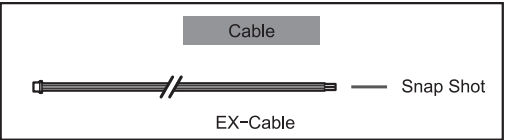

Cable

USB-1M (A/miniB)

PC

PC

※Watec Camera Viewer recommended
Download from Watec website

Holder

H003

Camera bracket