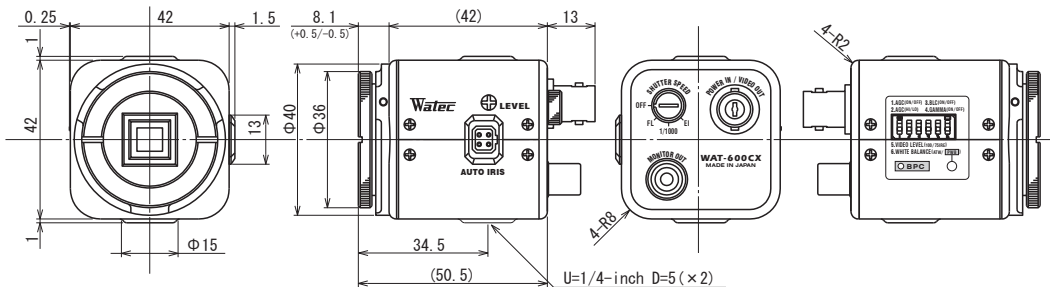

Dimensions

Specifications

Video standard		NTSC	PAL
Pick-up element		1/3 inch interline transfer CCD image sensor	
Number of total pixels		811(H) × 508(V)	795(H) × 596(V)
Number of effective pixels		768(H) × 494(V)	752(H) × 582(V)
Unit cell size		6.35 μm(H) × 7.4 μm(V)	6.5 μm(H) × 6.25 μm(V)
Imaging system		Ye, Cy, Mg, and G complementary color mosaic filters on chip	
Synchronizing system		Internal	
Scanning system		2:1 interlace	
Video outputs	BNC	VIDEO OUT/POWER IN	
	RCA	Monitor out: Composite video, 1.0 V(p-p) 75 Ω (Unbalanced)	
Resolution (H)		More than 540TVL (Center)	
Minimum illumination		0.02 lx F1.2 (AGC=HI)	
S/N		More than 50dB (AGC=0dB, γ=1.0)	
AE mode	Fixed	1/60, 1/100 sec.	1/50, 1/120 sec.
	EI	1/1000 sec.	
White balance		1/60 - 1/100000 sec. (Flicker suppression)	
White balance		1/50 - 1/100000 sec. (Flicker suppression)	
White balance		ATW (Color rolling suppression), PWB	
AGC	ON	HI: 0 - 38dB / LO: 0 - 32dB	
	OFF	0dB	
Gamma characteristics		γ ≈ 0.45 (ON) / γ = 1.0 (OFF)	
Video level		100 IRE / 75 IRE	
Lens iris		Video / DC (EIAJ, Auto-select)	
Back light compensation		ON / OFF	
White blemish correction		Max 32 dots	
Power supply		DC+15V	
Power consumption		3.3W (220mA) ※ 3C-2V 150m	
Operating temperature		-10 - +50°C	
Storage temperature		-30 - +70°C	
Operating / Storage humidity		95% RH or less (Without condensation)	
Lens mount		CS mount (Back focus adjustable)	
Maximum cable length		3C-2V=150m	
Weight		Approx. 140g	
Accessories		Receiver (WAT- 400RX), AC Adaptor, DC conversion plug, AIC-G (Iris plug), Hex. wrench	