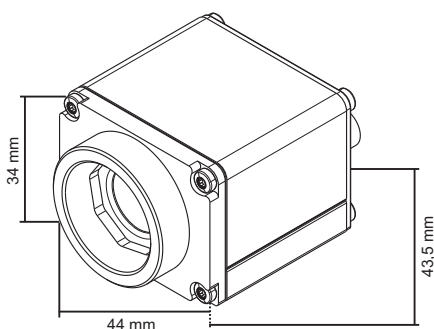

Dimensions GigE uEye SE CCD-Model