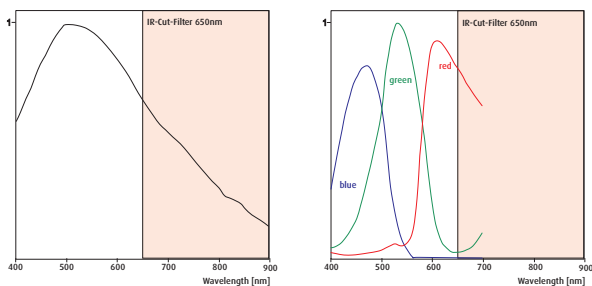

Sensor Characteristics UI-6220SE-M

UI-6220SE-C