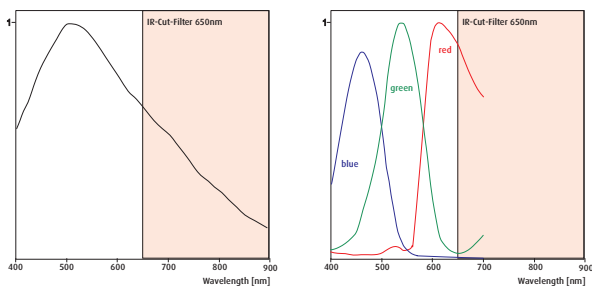

Sensor Characteristics UI-6230SE-M

UI-6230SE-C