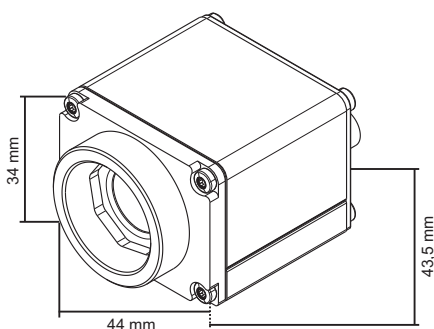

ICX204
 5 - 30 MHz

Pixelpitch in µm
 Full Well Capacity
 Optical Size
 Aspect Ratio
 Exact Real Diagonal

4,65
 12.000 e-
 4,76 x 3,57 mm
 4:3
 6,0 mm, 1/2,7"

In scope of delivery:

Powerful, easy to handle uEye SDK
 uEye Demo and Programexamples executable and Source Code.
 uEye Camera Manager
 TWAIN, Active-X and Direct Show (WDM) drivers
 Interfaces for Activision Tools, Common Vision Blox, HALCON, LabVIEW and Neurocheck
 GenICam™ Interface

Sensor Characteristics UI-6230SE-M

UI-6230SE-C

Dimensions GigE uEye SE CCD-Model